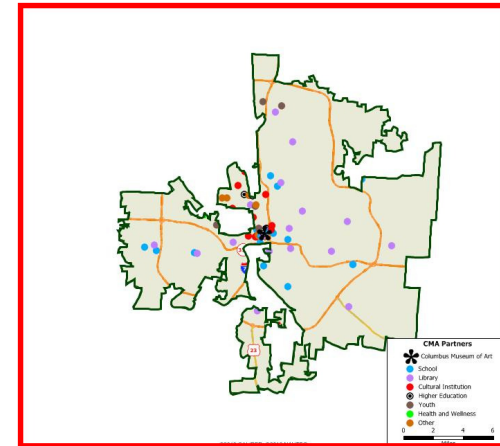

**CMA PARTNERS IN THE
3rd CONGRESSIONAL
DISTRICT**

SCHOOLS

Arts and College Preparatory Academy
Columbus Alternative High School
Columbus City Schools
Columbus Collegiate Academy
Columbus Landmarks Foundation
Downtown High School
Focus Learning Academy Southwest
Gahanna School District
Linden McKinley
Marion Franklin
Mosaic
New Media Middle School
Southwestern City Schools Headstart Program-1
Southwestern City Schools Headstart Program-2
St. Mary Magdalene School

CULTURAL INSTITUTIONS

CAPA
CATCO
COSI
Greater Columbus Arts Council
Jazz Arts Society
King Arts Complex
Ohio Historical Society
Popcorn Pops
Promusica
Thurber House

Wexner Center for the Arts
Wonderland
WOSU Public Media

LIBRARIES

16 Columbus Metropolitan Library Branches
Southwest Library Branch

HEALTH AND WELLNESS

Alzheimers Assoc/ Central OH

HIGHER EDUCATION

Columbus College of Art and Design
Columbus State Community College
Columbus State Community College - Early Childhood Center
Melton Center for Jewish Studies at OSU

YOUTH

Boy Scouts-1
Boy Scouts-2
Columbus Children's Theater
Girl Scouts
Schoenbaum Family Center

OTHER

Columbus Topiary Park
Experience Columbus
Fourth Street Farms
PAST Foundation
PNC Bank
Rock on Ice
Tech Columbus
YWCA