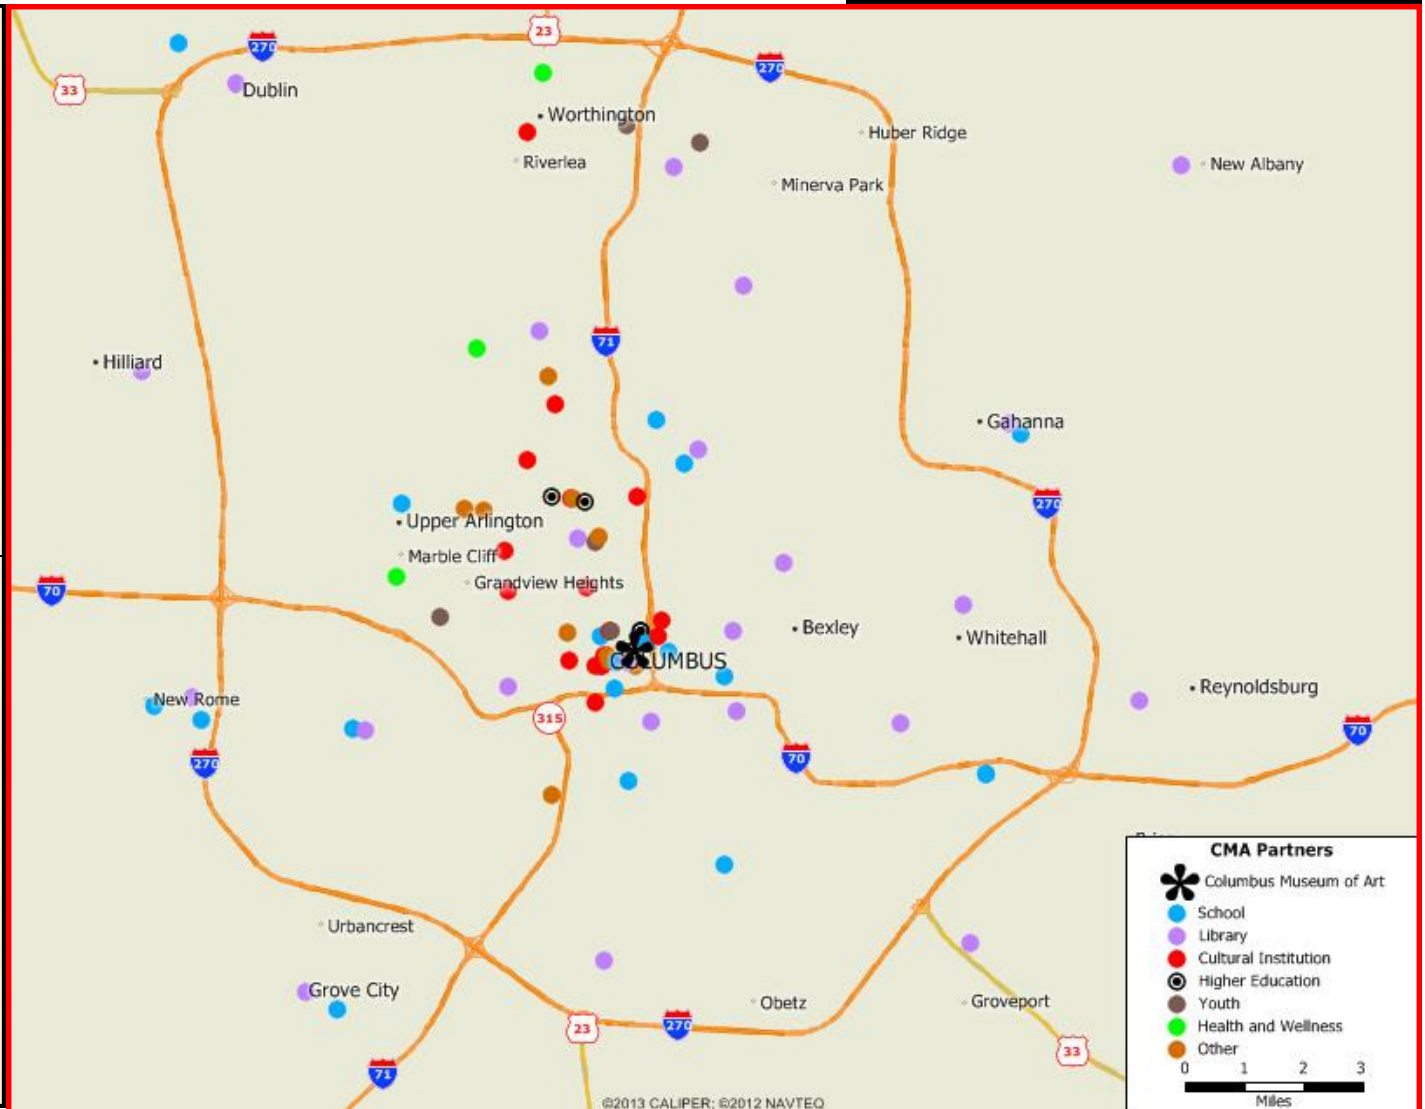

EDUCATION SERVICE MAPS:
Each symbol represents an organization served by the CMA in 2012.

480 East Broad Street
Columbus, OH 43215

(614) 221-6801
www.columbusmuseum.org

Please see maps of Columbus
-area jurisdictions on following
pages.

Maps created by the Association of Art Museum Directors with data supplied by the Columbus Museum of Art and financial assistance from the National Endowment for the Arts. For more information on the AAMD mapping project, please contact Andy Finch, afinch@aamd.org.