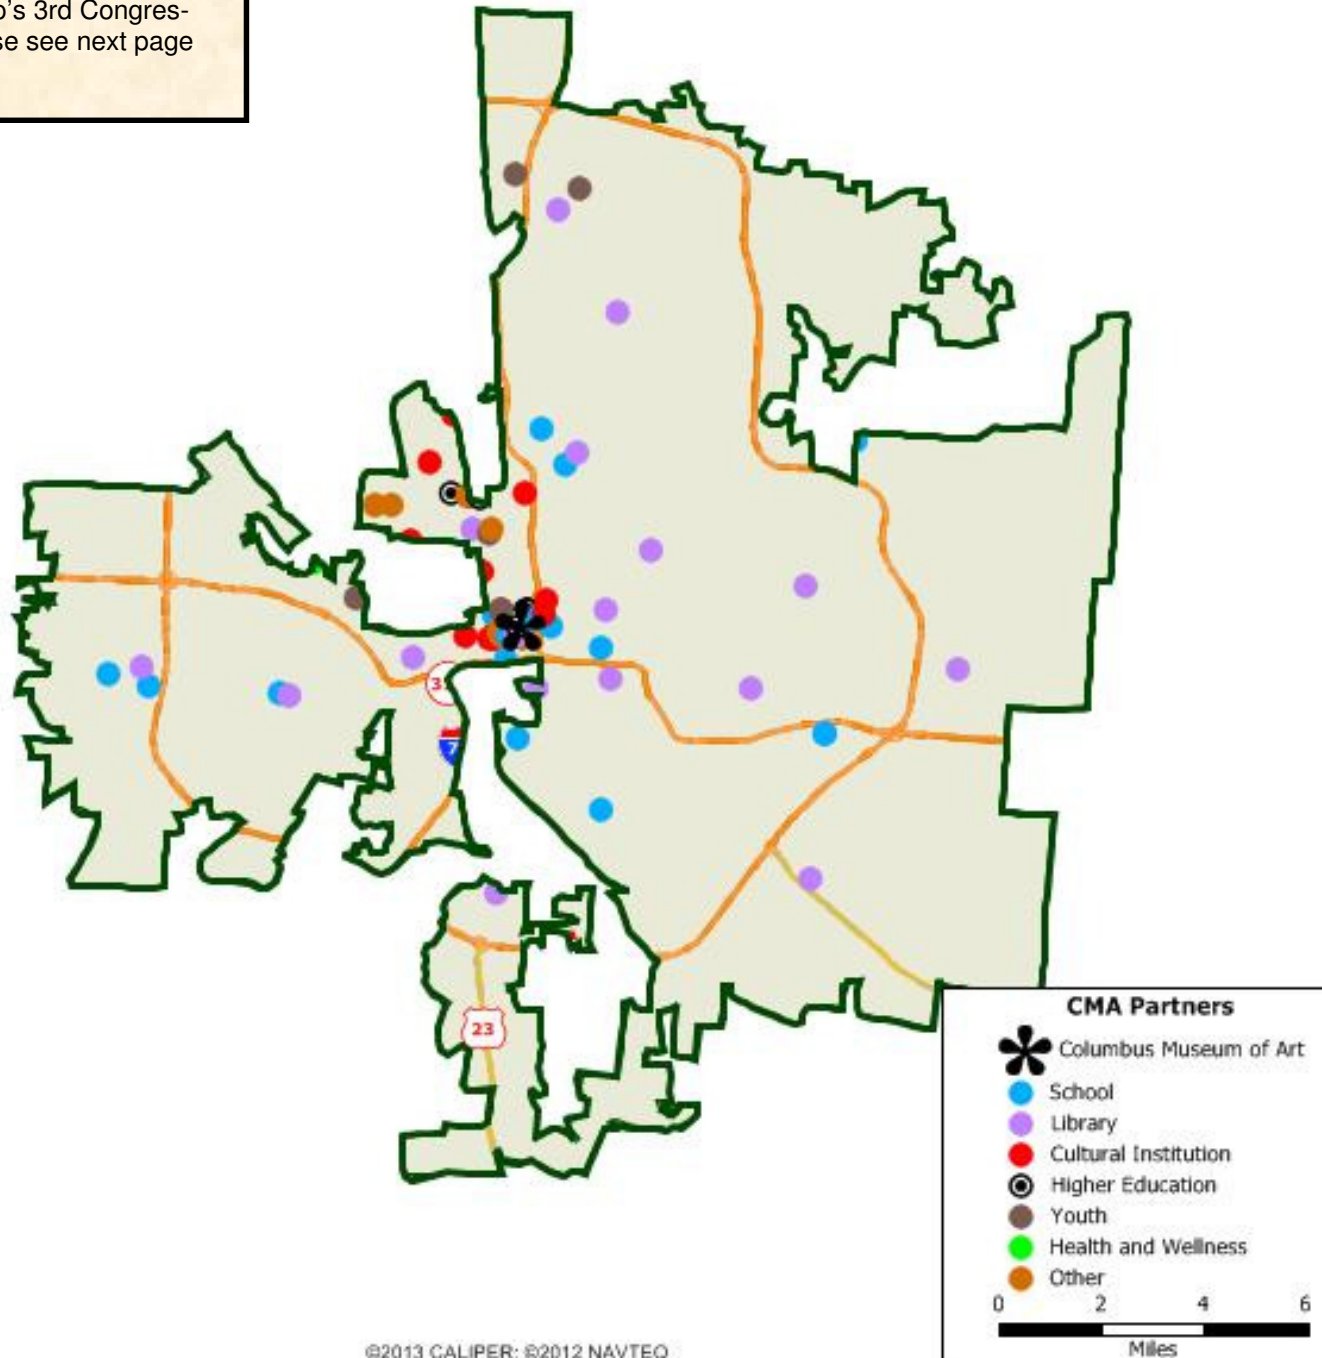

YOUTH

Boy Scouts—1
Boy Scouts—2
Columbus Children's Theater
Girl Scouts
Schoenbaum Family Center

HEALTH AND WELLNESS

Alzheimers Assoc/ Central OH
HomeReach Hospice Expressive Arts Therapy
Zeller and Associates

OTHER

Columbus Topiary Park
Dreadful Sounds
Evolved Tattoo's and Piercings
Experience Columbus
Fourth Street Farms
PAST Foundation
PNC Bank
Rock on Ice
Tech Columbus
YWCA

3RD CONGRESSIONAL DISTRICT

Columbus Museum of Art provides education services to 63 partner organizations in Ohio's 3rd Congressional District. Please see next page for a detailed list.