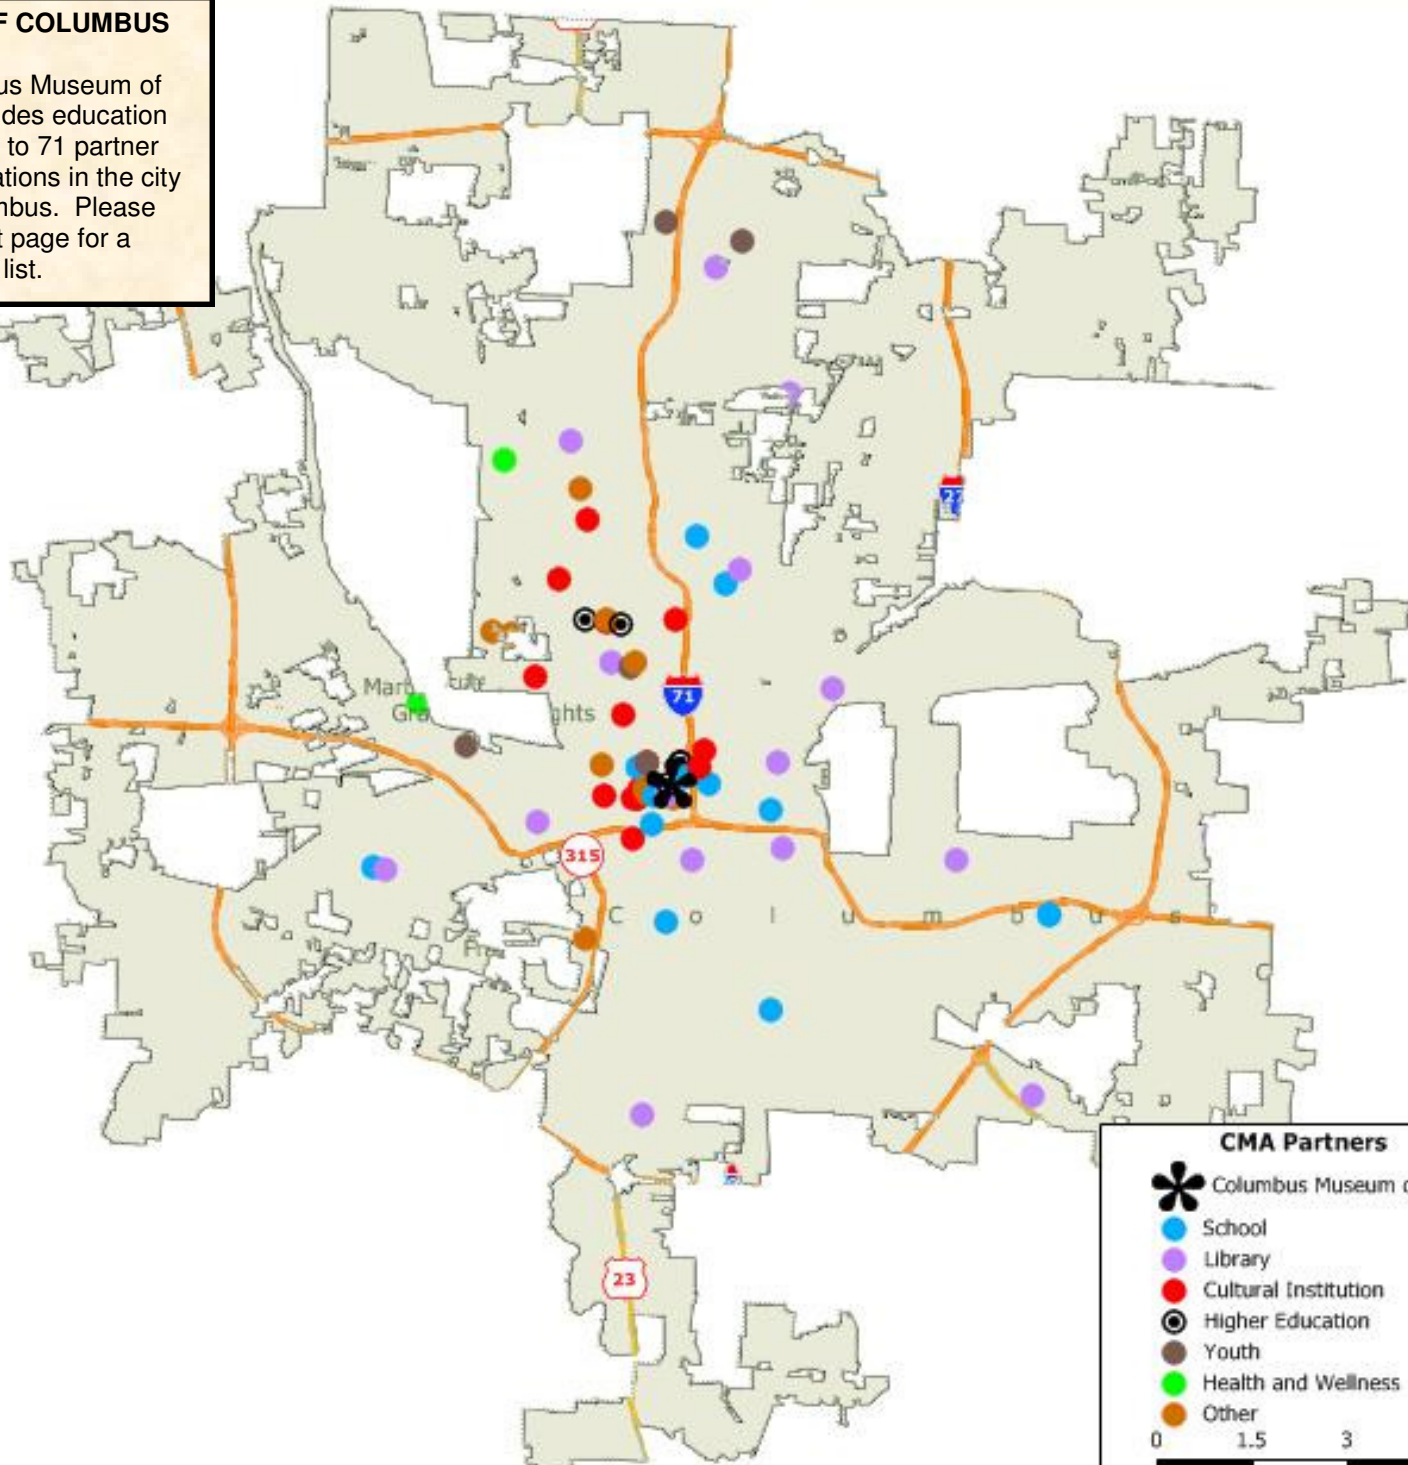

CITY OF COLUMBUS

Columbus Museum of Art provides education services to 71 partner organizations in the city of Columbus. Please see next page for a detailed list.