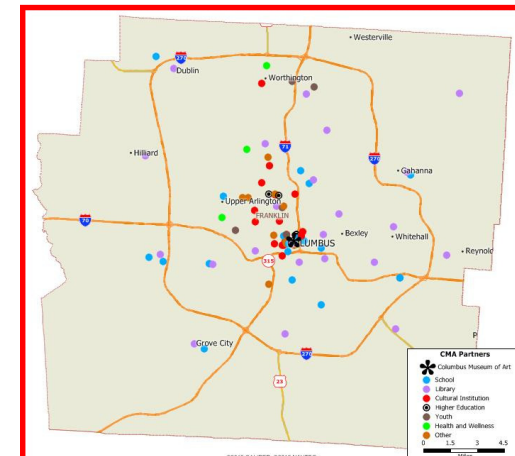

LIBRARIES

20 Columbus Metropolitan Library Branches
2 Southwest Library Branches

HIGHER EDUCATION

Columbus College of Art and Design
Columbus State Community College
Columbus State Community College - Early Childhood Center
Melton Center for Jewish Studies at OSU
OSU Humanities Institute

YOUTH

Boy Scouts—1
Boy Scouts—2
Columbus Children's Theater
Girl Scouts
Schoenbaum Family Center

HEALTH AND WELLNESS

Alzheimers Assoc/ Central OH
HomeReach Hospice Expressive Arts Therapy
Zeller and Associates

OTHER

Columbus Topiary Park
Dreadful Sounds
Evolved Tattoo's and Piercings
Experience Columbus
Fourth Street Farms
PAST Foundation
PNC Bank
Rock on Ice
Tech Columbus
YWCA

3RD CONGRESSIONAL DISTRICT

Columbus Museum of Art provides education services to 63 partner organizations in Ohio's 3rd Congressional District. Please see next page for a detailed list.