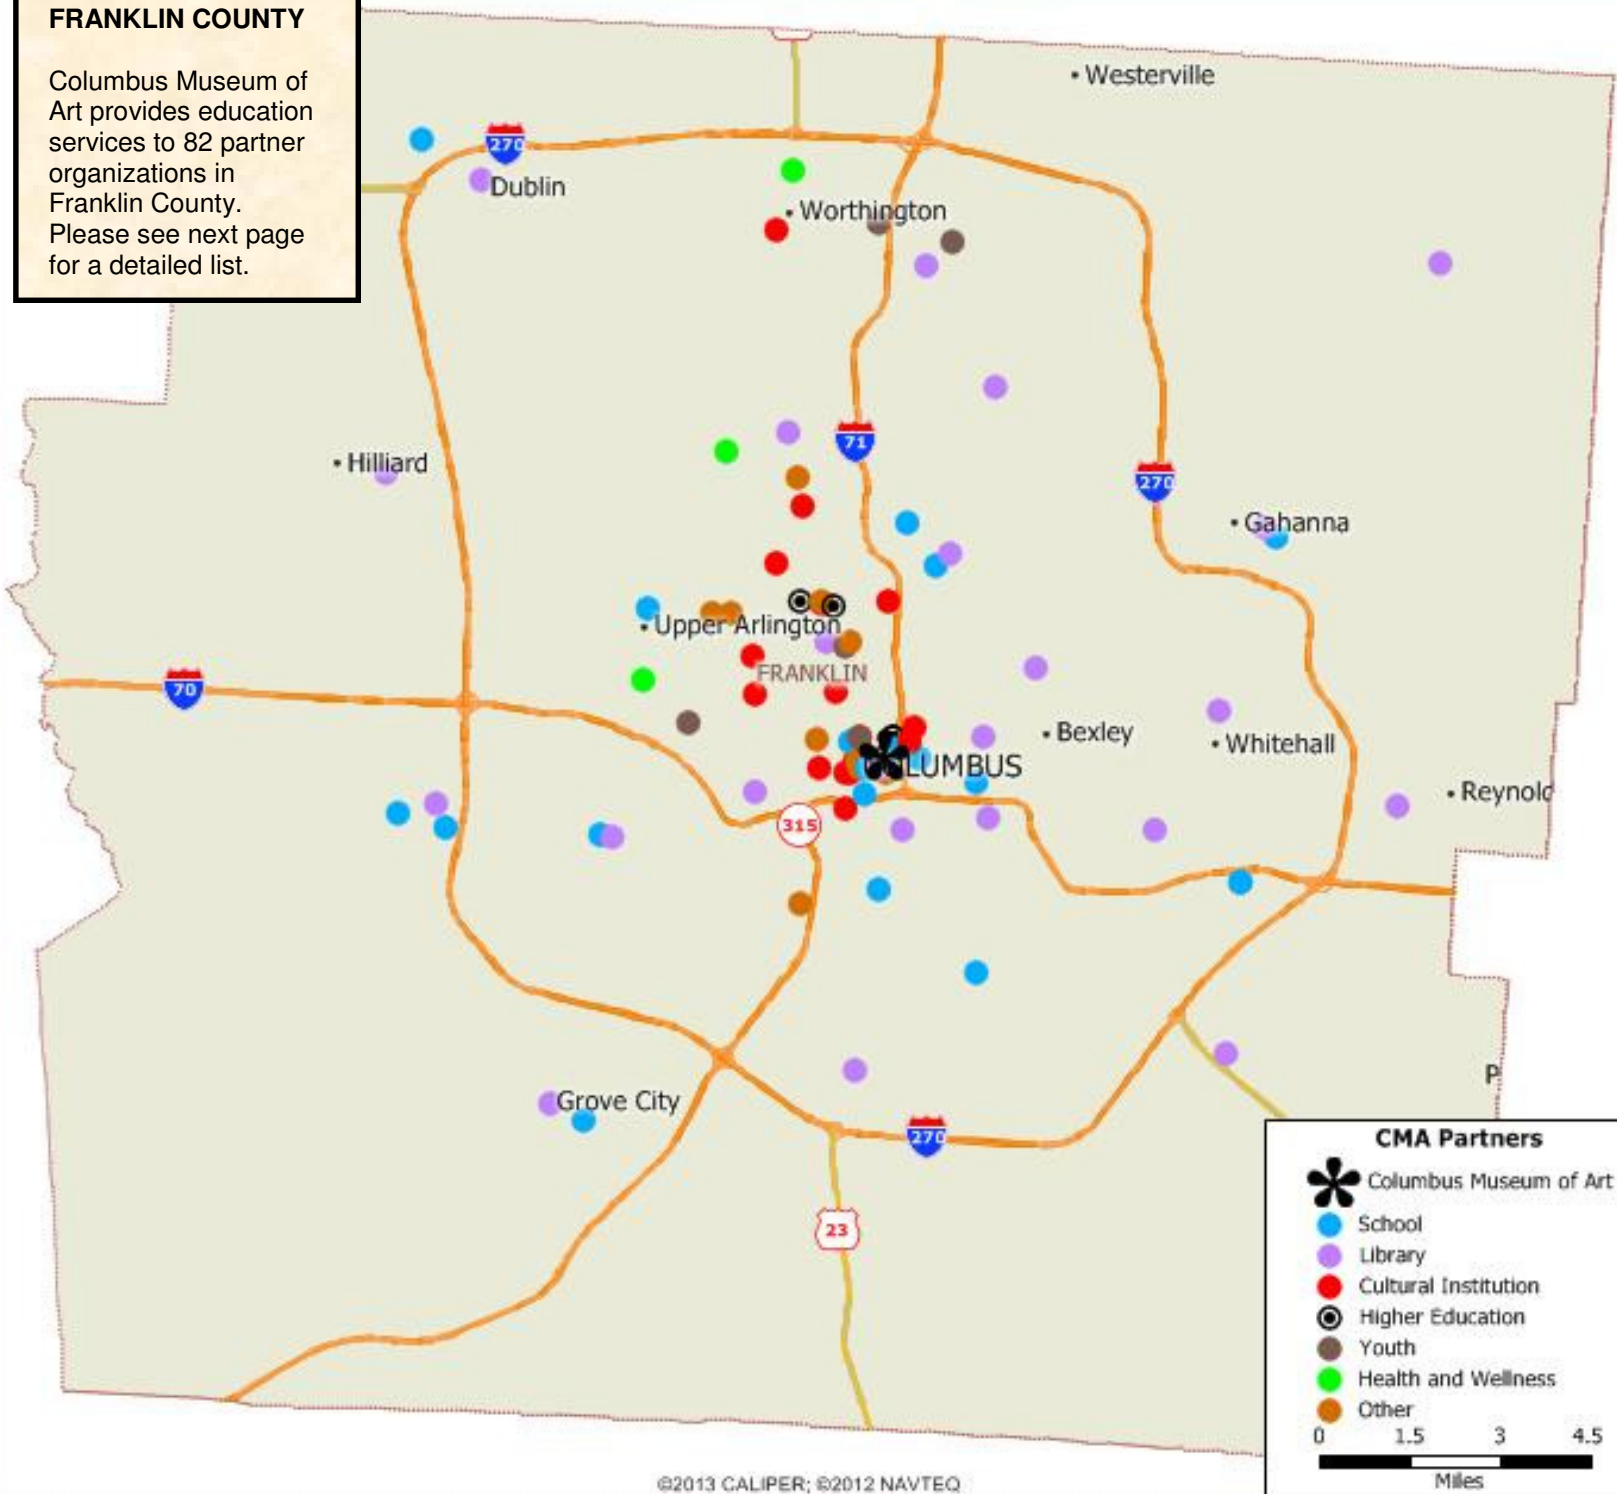

FRANKLIN COUNTY

Columbus Museum of Art provides education services to 82 partner organizations in Franklin County. Please see next page for a detailed list.