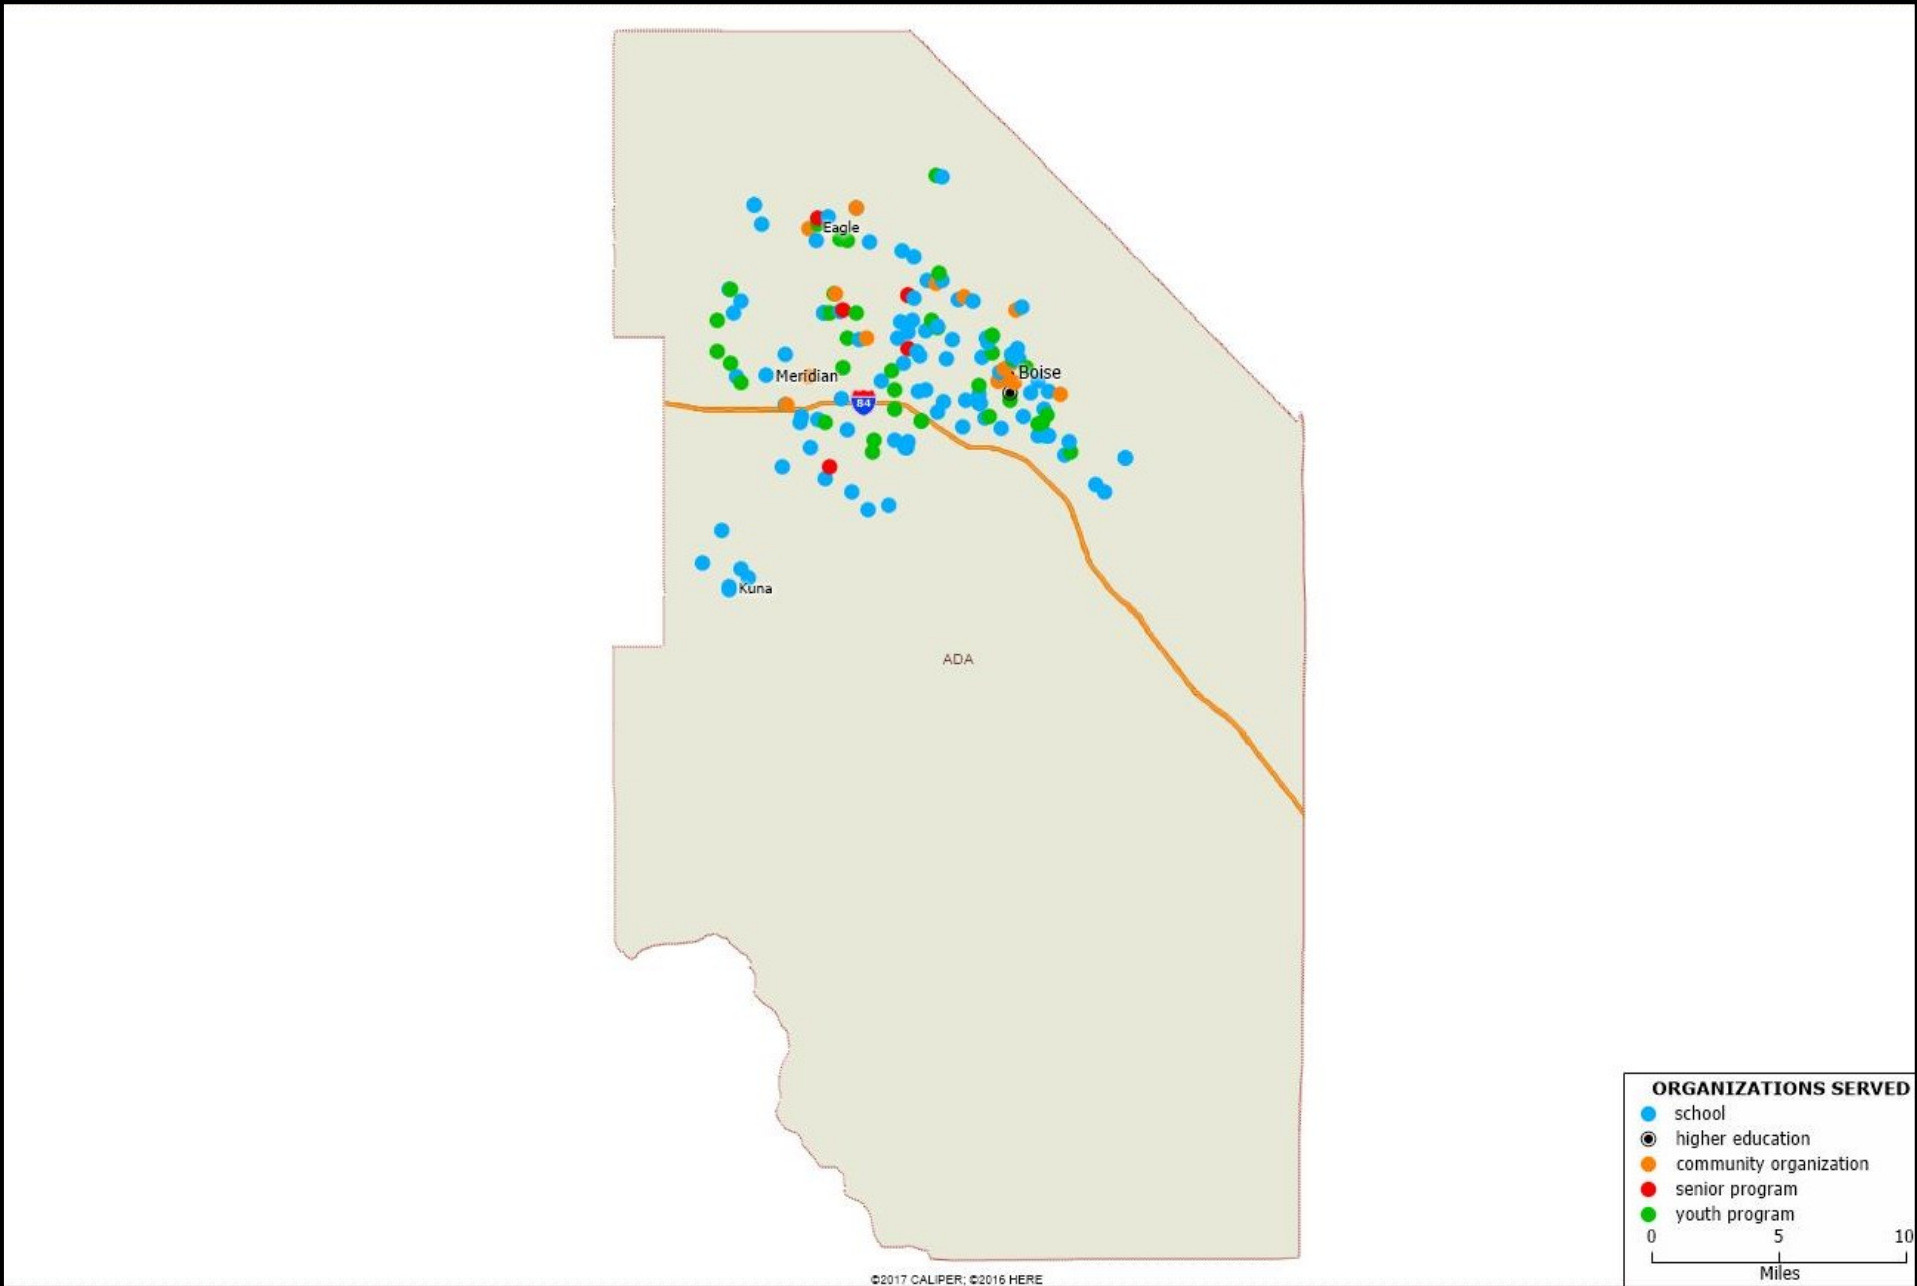

West Junior High
White Pine Elementary
Whitney Elementary
Whittier Elementary

SENIOR PROGRAM

Salmon Creek Retirement
Spring Creek-Edgewood Senior Living
Willowpark Senior Living

YOUTH PROGRAM

Advantage Early Learning Center
Boise Cooperative Preschool
Boise Pirates Preschool
Boise State University Children's Center
Born to Succeed
Boy Scouts of America, Ore-Ida Council
Club Kid at Wings Center
East Meadow Montessori
Get Set Inc.
Giraffe Laugh
Girl Scouts of Silver Sage Council
Great Beginnings Child Care
Hidden Springs Camp
Kidlink Learning Center
Kids are Special People
Little Scholars Academy
Madison Headstart
New Horizon Academy
New Horizon Academy
Parkcenter Montessori
Sonja's Homeschool Group
STEP Program
Super Kids Daycare
The West Y
Tumble Time Education Center
Wesleyan Preschool
Wings Center

The Boise Art Museum serves more than 150 organizations in Ada County. Please see next page for list.

Organizations in Ada County served by the Boise Art Museum, 2012-2018

COMMUNITY ORGANIZATION

Boise Art Glass
Boise Parks & Recreation
City of Boise-Parks & Recreation
Dove Missions
Eagle Adventist Christian
Edwards Pop-Up Park
Great Sky Ward-LDS Church
Idaho Commission on the Arts
New Knowledge Adventures
North Point Recovery
Scentsy (Creative Community)
The Cabin
YMCA 1
YMCA 2
YMCA 3
Zoo Boise