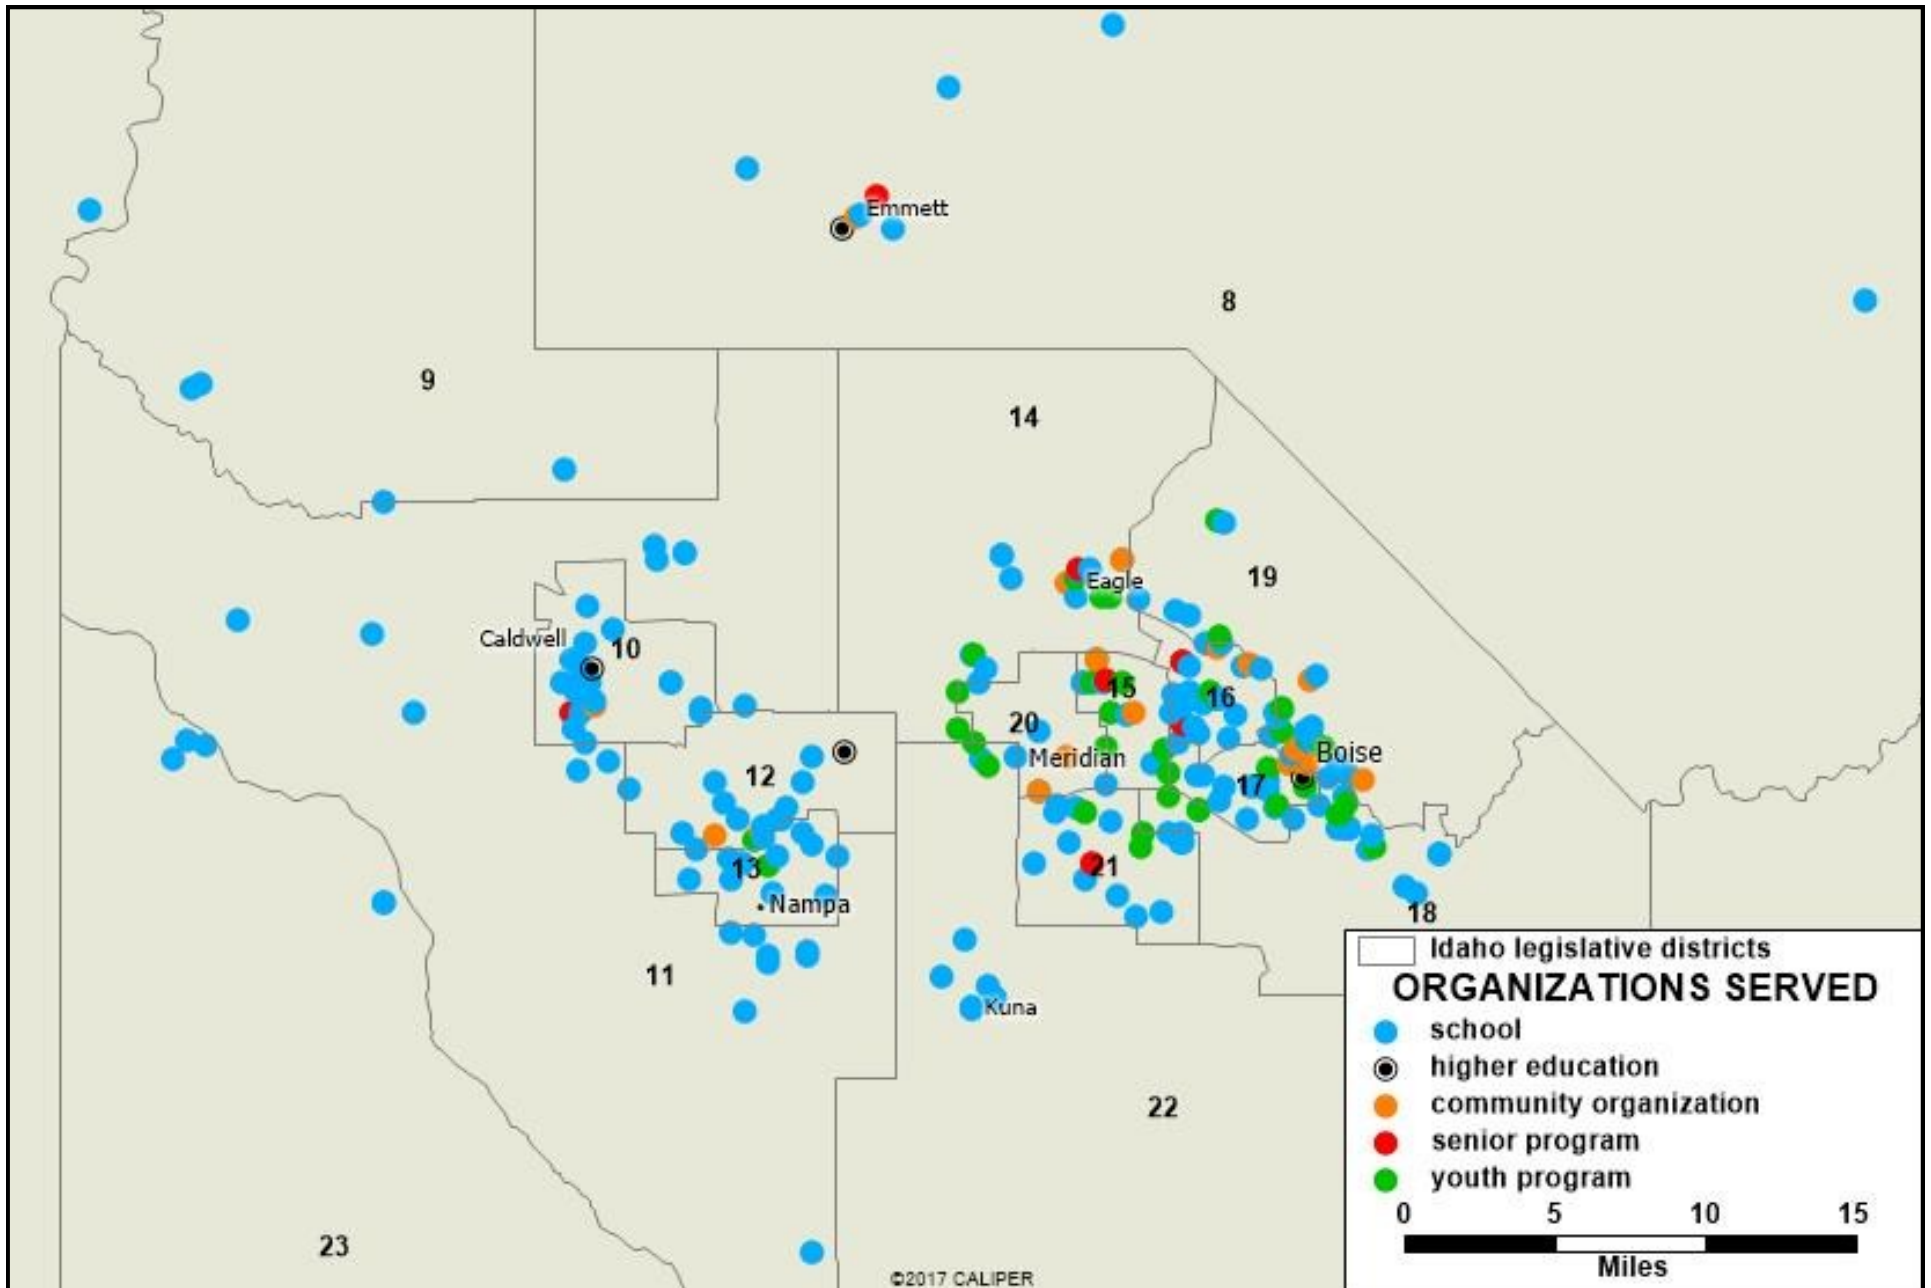

Liberty Charter
Lincoln Elementary
Lone Star Middle School
Maxine Johnson Elementary
Melba Elementary
Middleton Academy
Middleton Elementary
Middleton Heights Elementary
Mill Creek Elementary
Nampa Christian Elementary
Nampa High School
New Horizons Elementary
Notus Elementary
Owyhee Elementary
Parkridge Elementary
Parma High
Purple Sage Elementary
Sacajawea Elementary
Sage Valley Middle School
Sherman Elementary
Skyview High
Skyway Elementary
Snake River Elementary
Syringa Middle School
Treasure Valley Leadership Academy
Union High School
Valleyvue High School
Van Buren Elementary
Victory Charter
Vision Charter School
Washington Elementary
West Canyon Elementary
Wilder Elementary
Willow Creek Elementary
Wilson Elementary

SENIOR PROGRAM

Annabelle House

YOUTH PROGRAM

ABC's and 123's Child Development Center
Butterfly & Dragonfly

Organizations served by the Boise Art Museum in state legislative districts 8 through 23. See following pages for list.