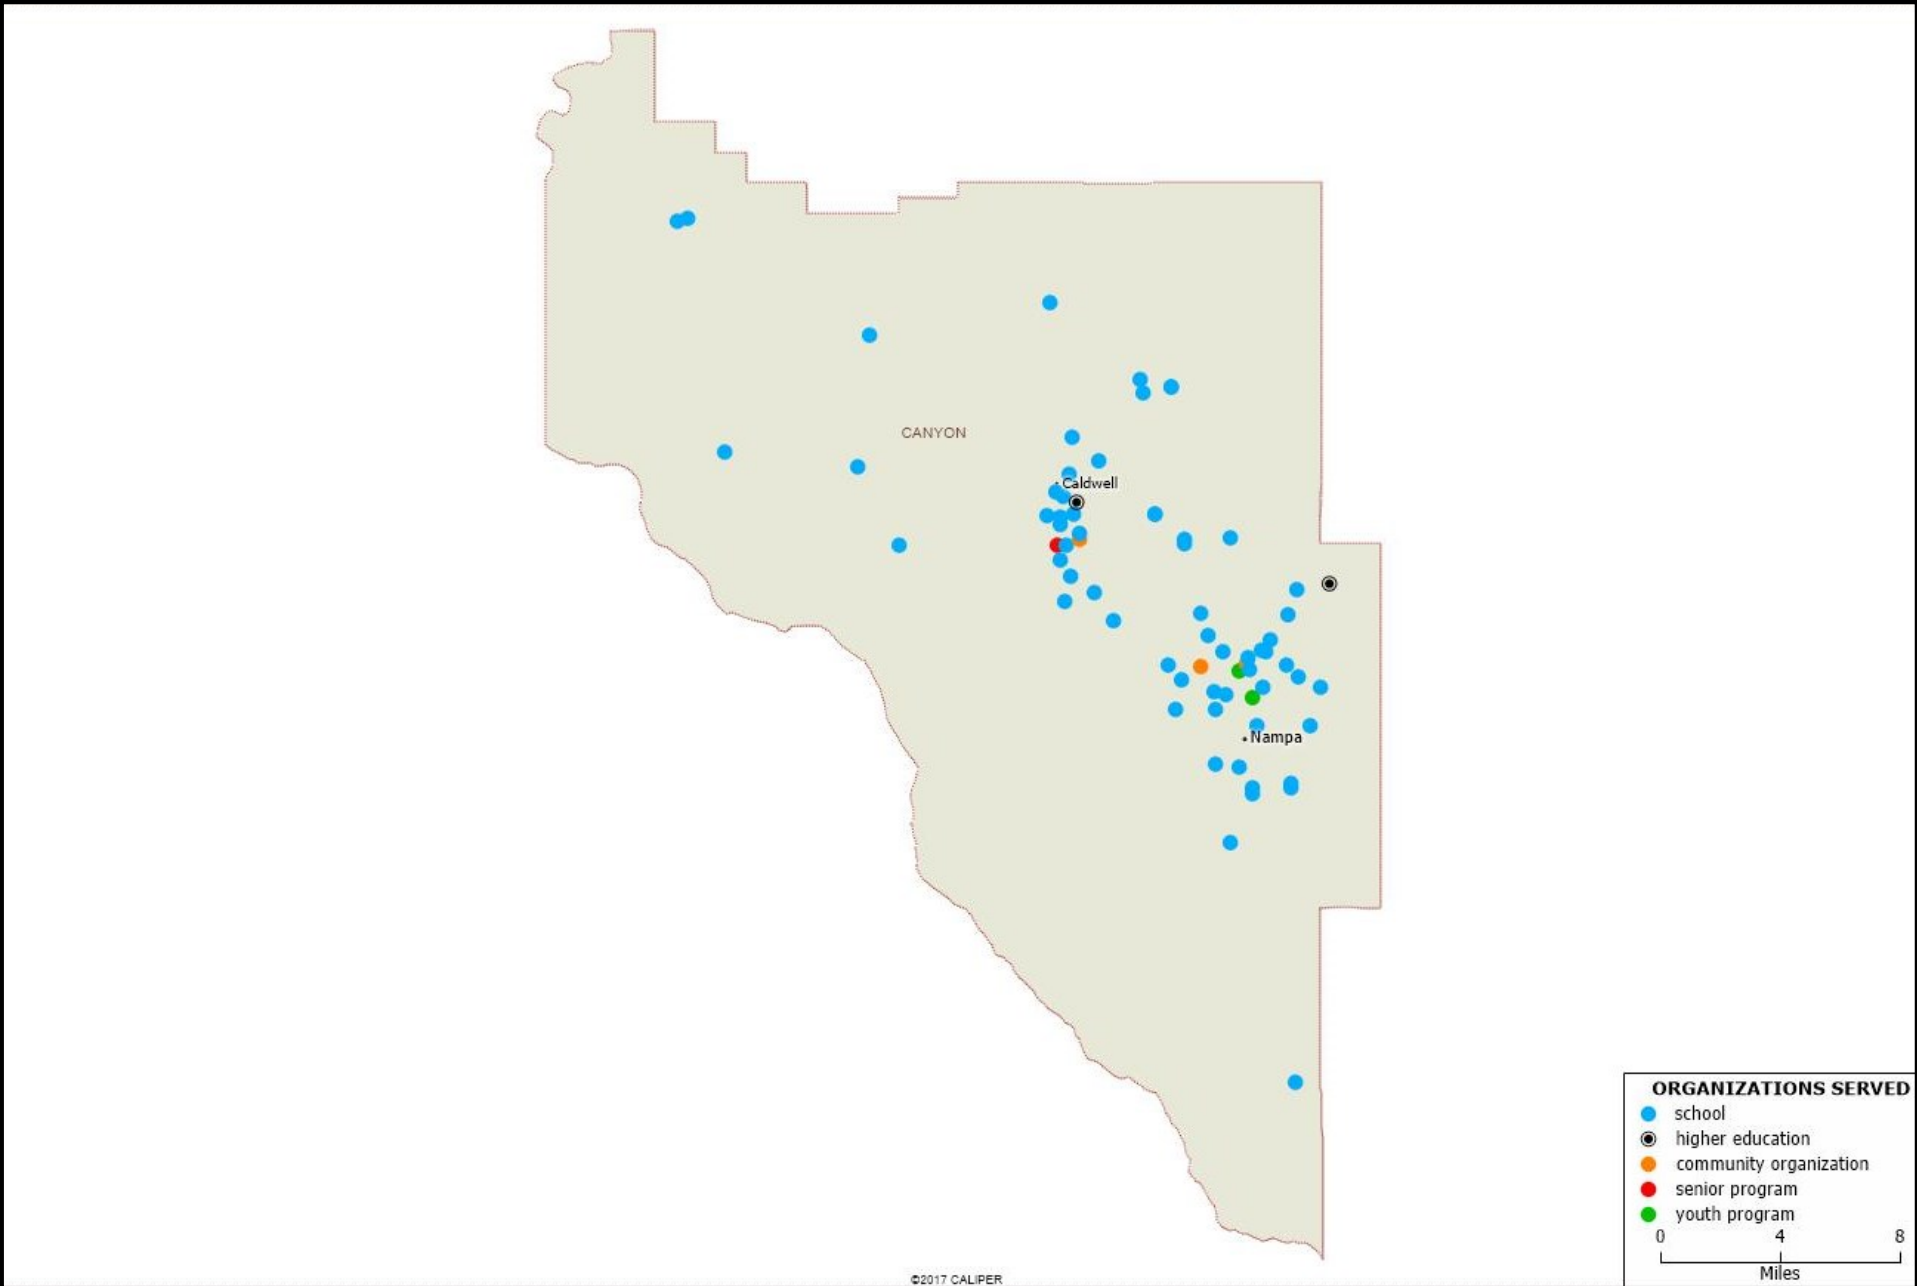

The Boise Art Museum serves 70 organizations in Canyon County. Please see next page for list.