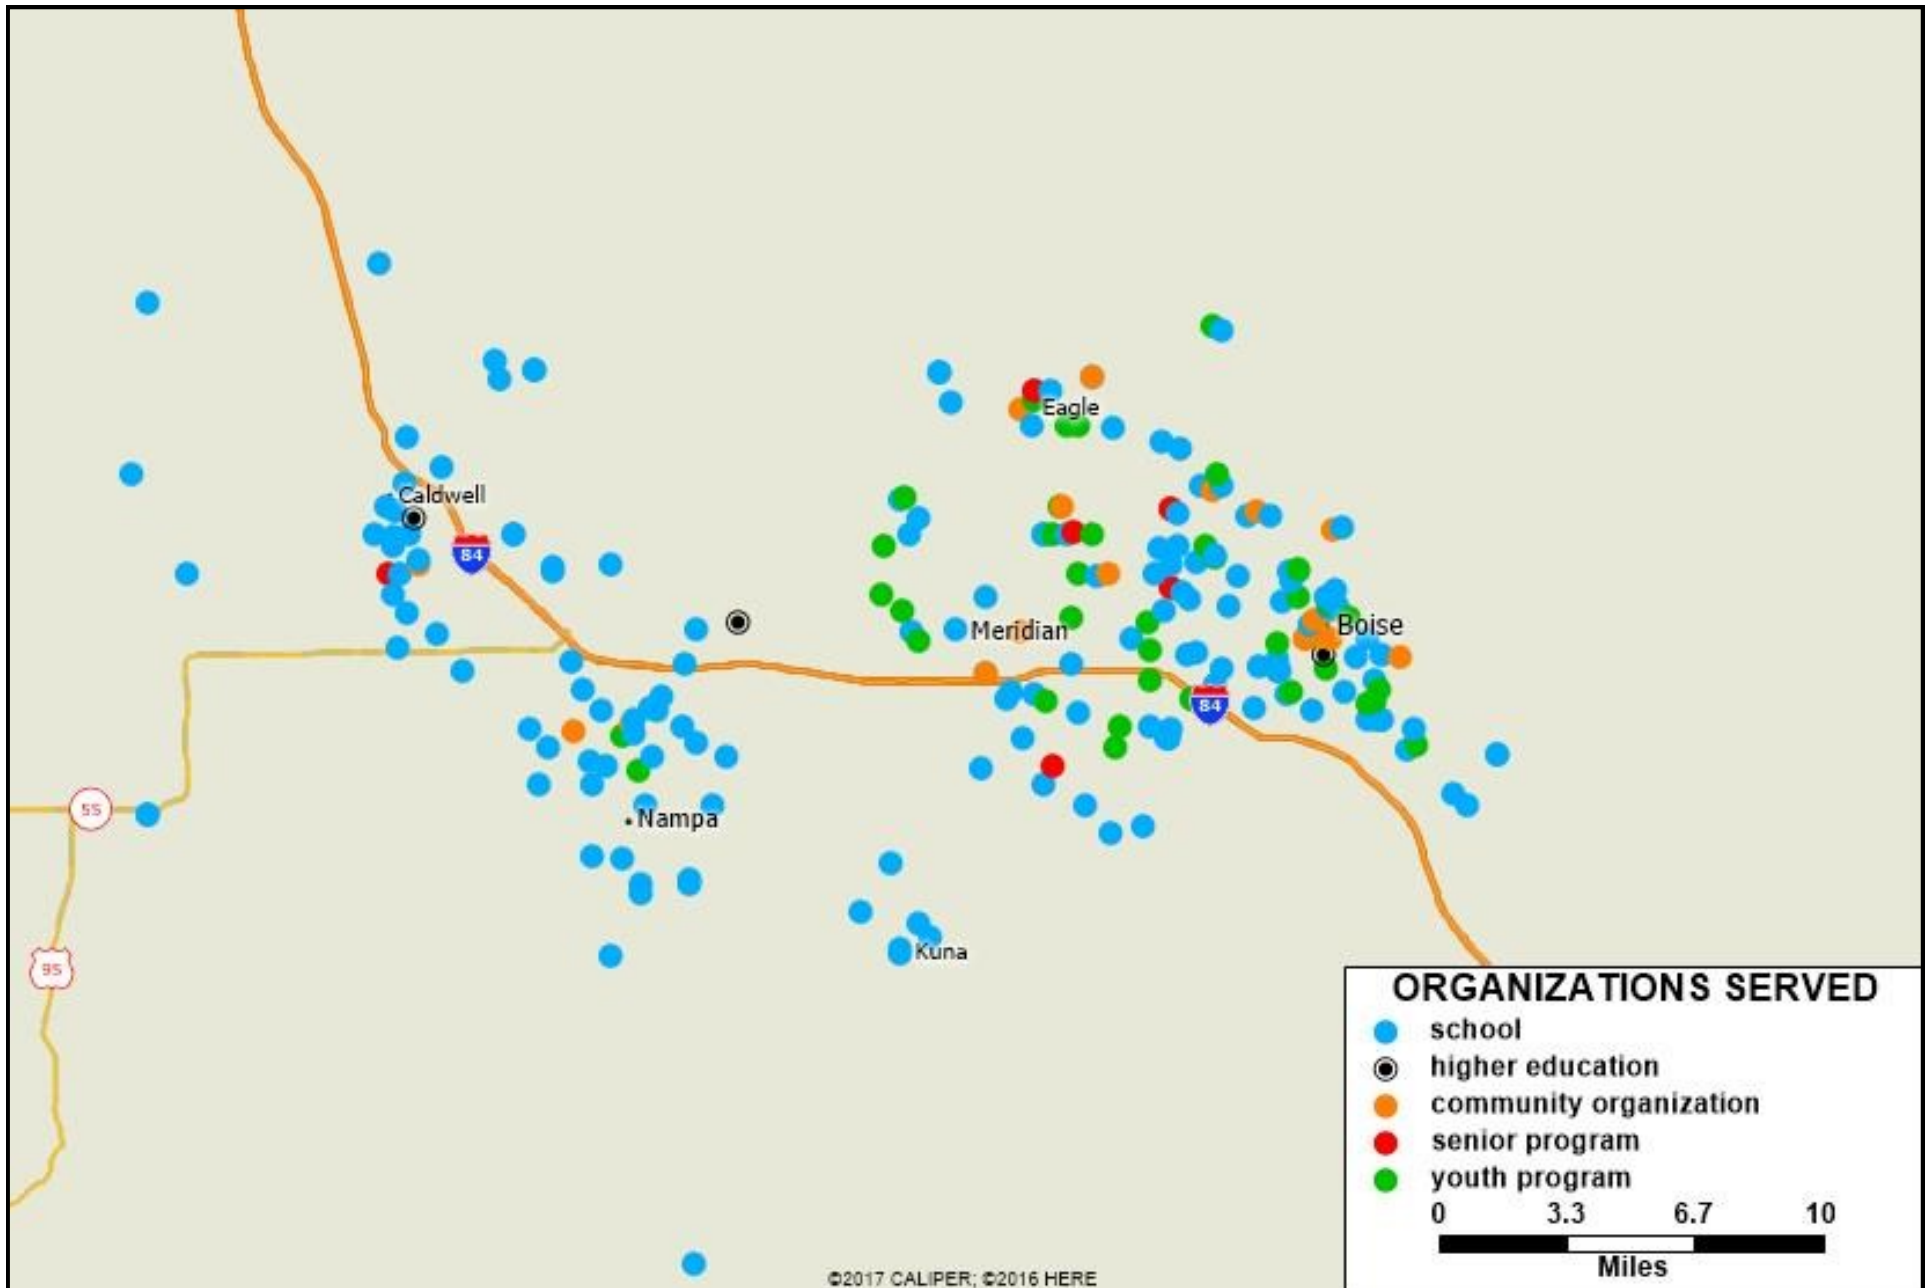

The Boise Art Museum serves nearly 300 organizations across the community, as demonstrated on the map below.

The Boise Art Museum serves organizations in census tracts with household median incomes of every level.