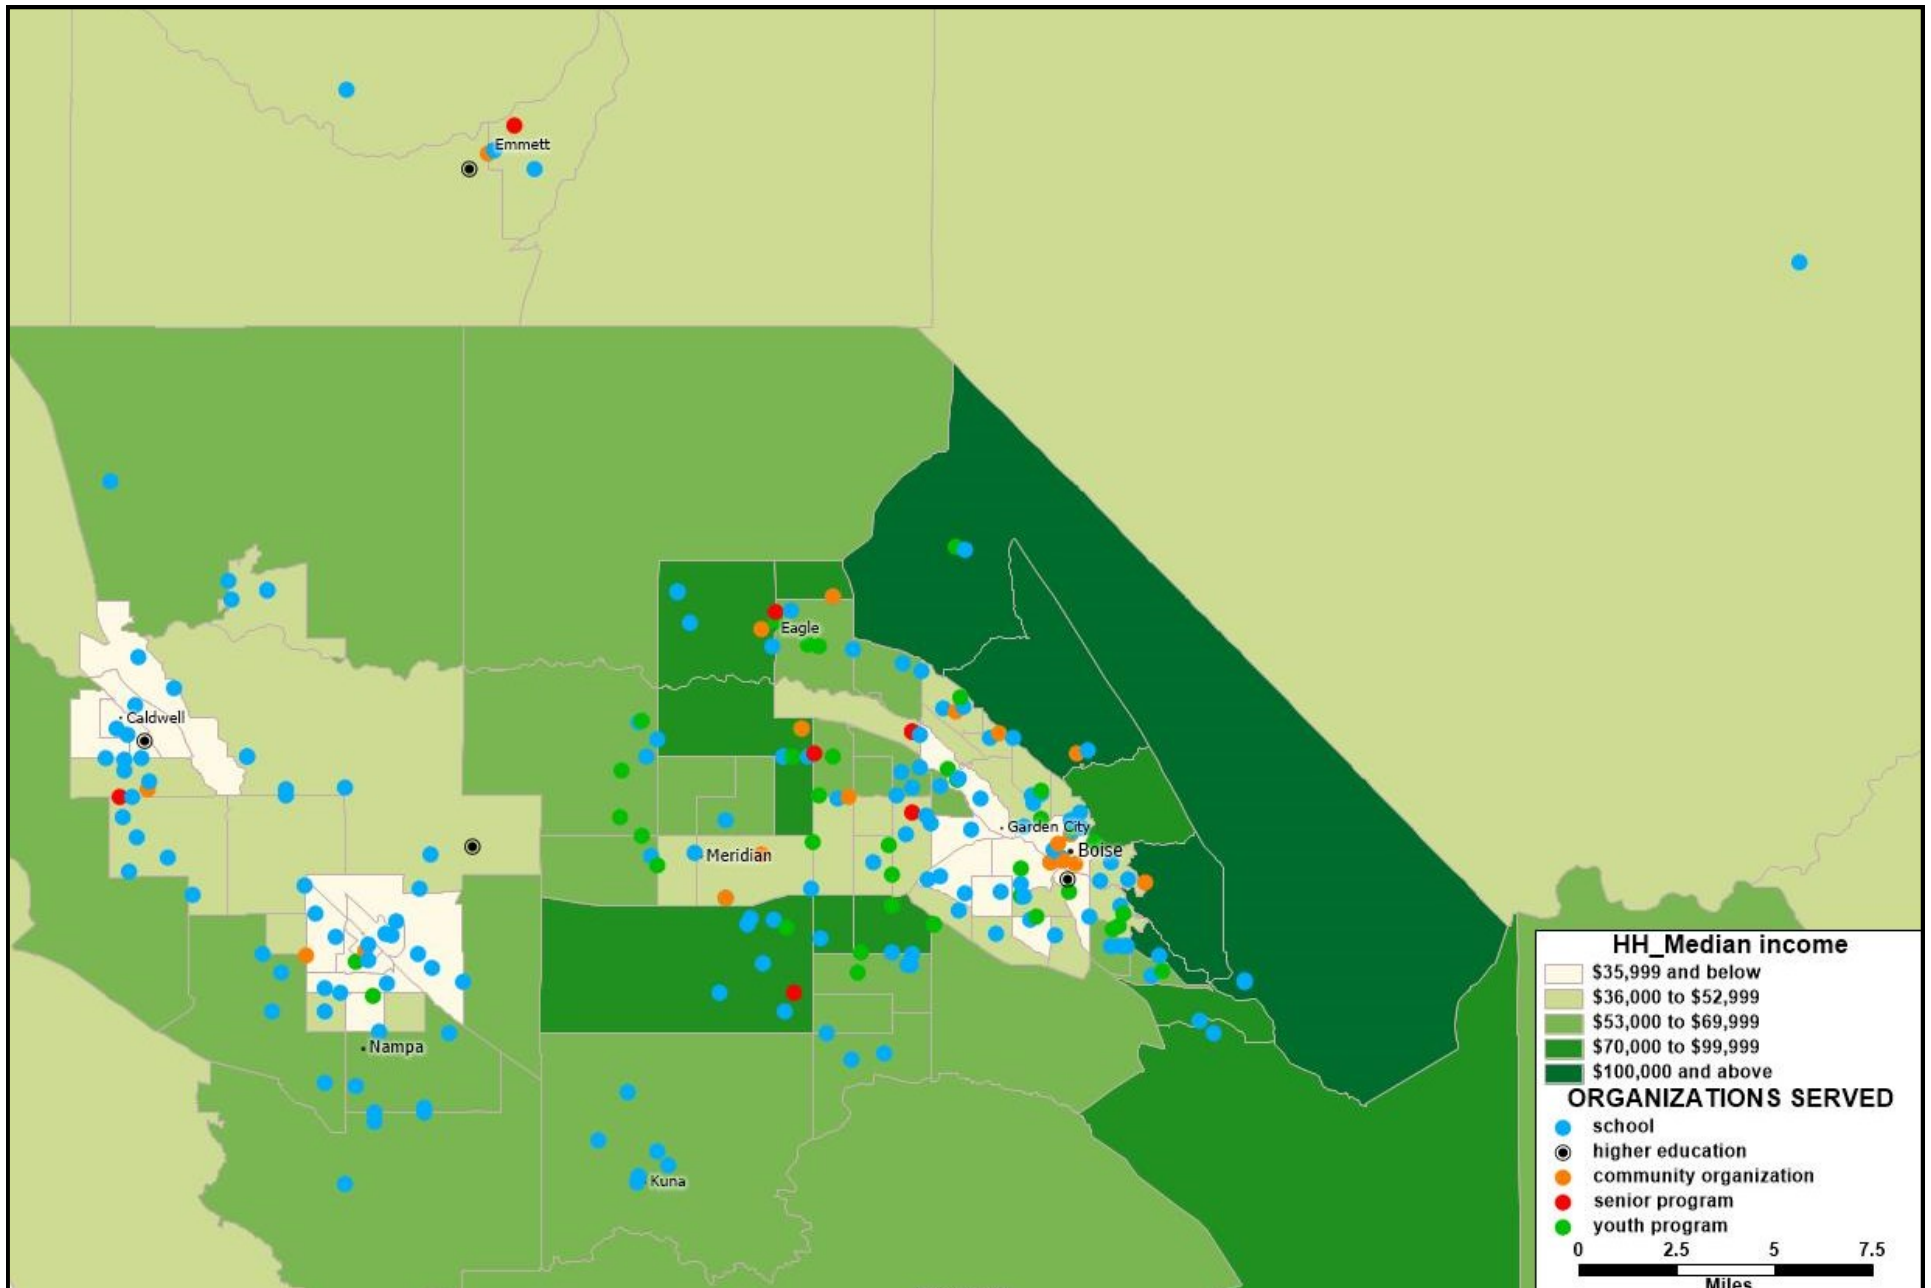

The Boise Art Museum serves nearly 300 organizations across the community, as demonstrated on the map below.

The Boise Art Museum serves organizations in census tracts with household median incomes of every level.

The Boise Art Museum serves more than 100 organizations in the city of Boise. Please see next page for list.

Organizations in the city of Boise served by the Boise Art Museum, 2012-2018

COMMUNITY ORGANIZATION