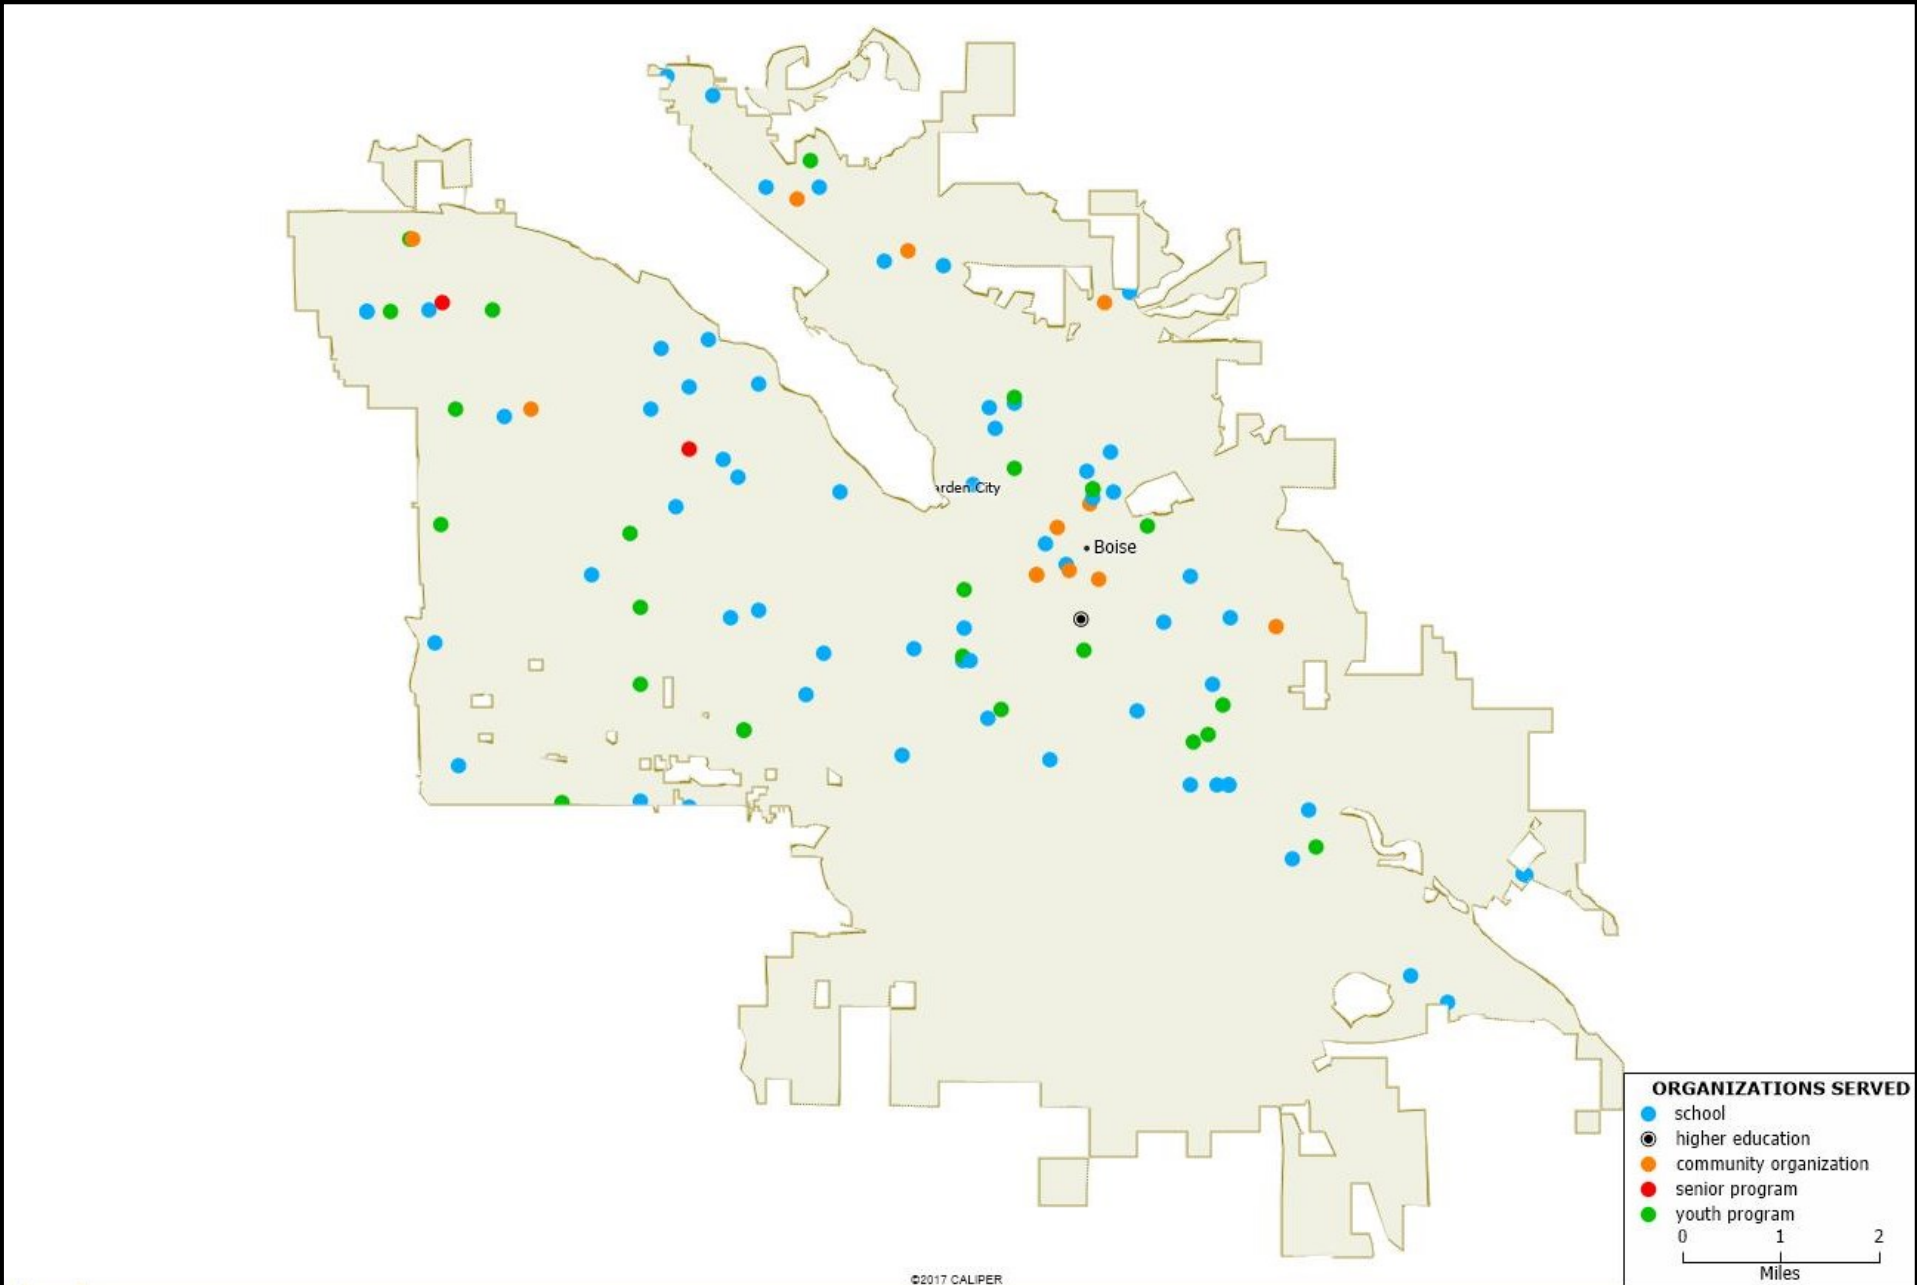

The Boise Art Museum serves more than 100 organizations in the city of Boise. Please see next page for list.