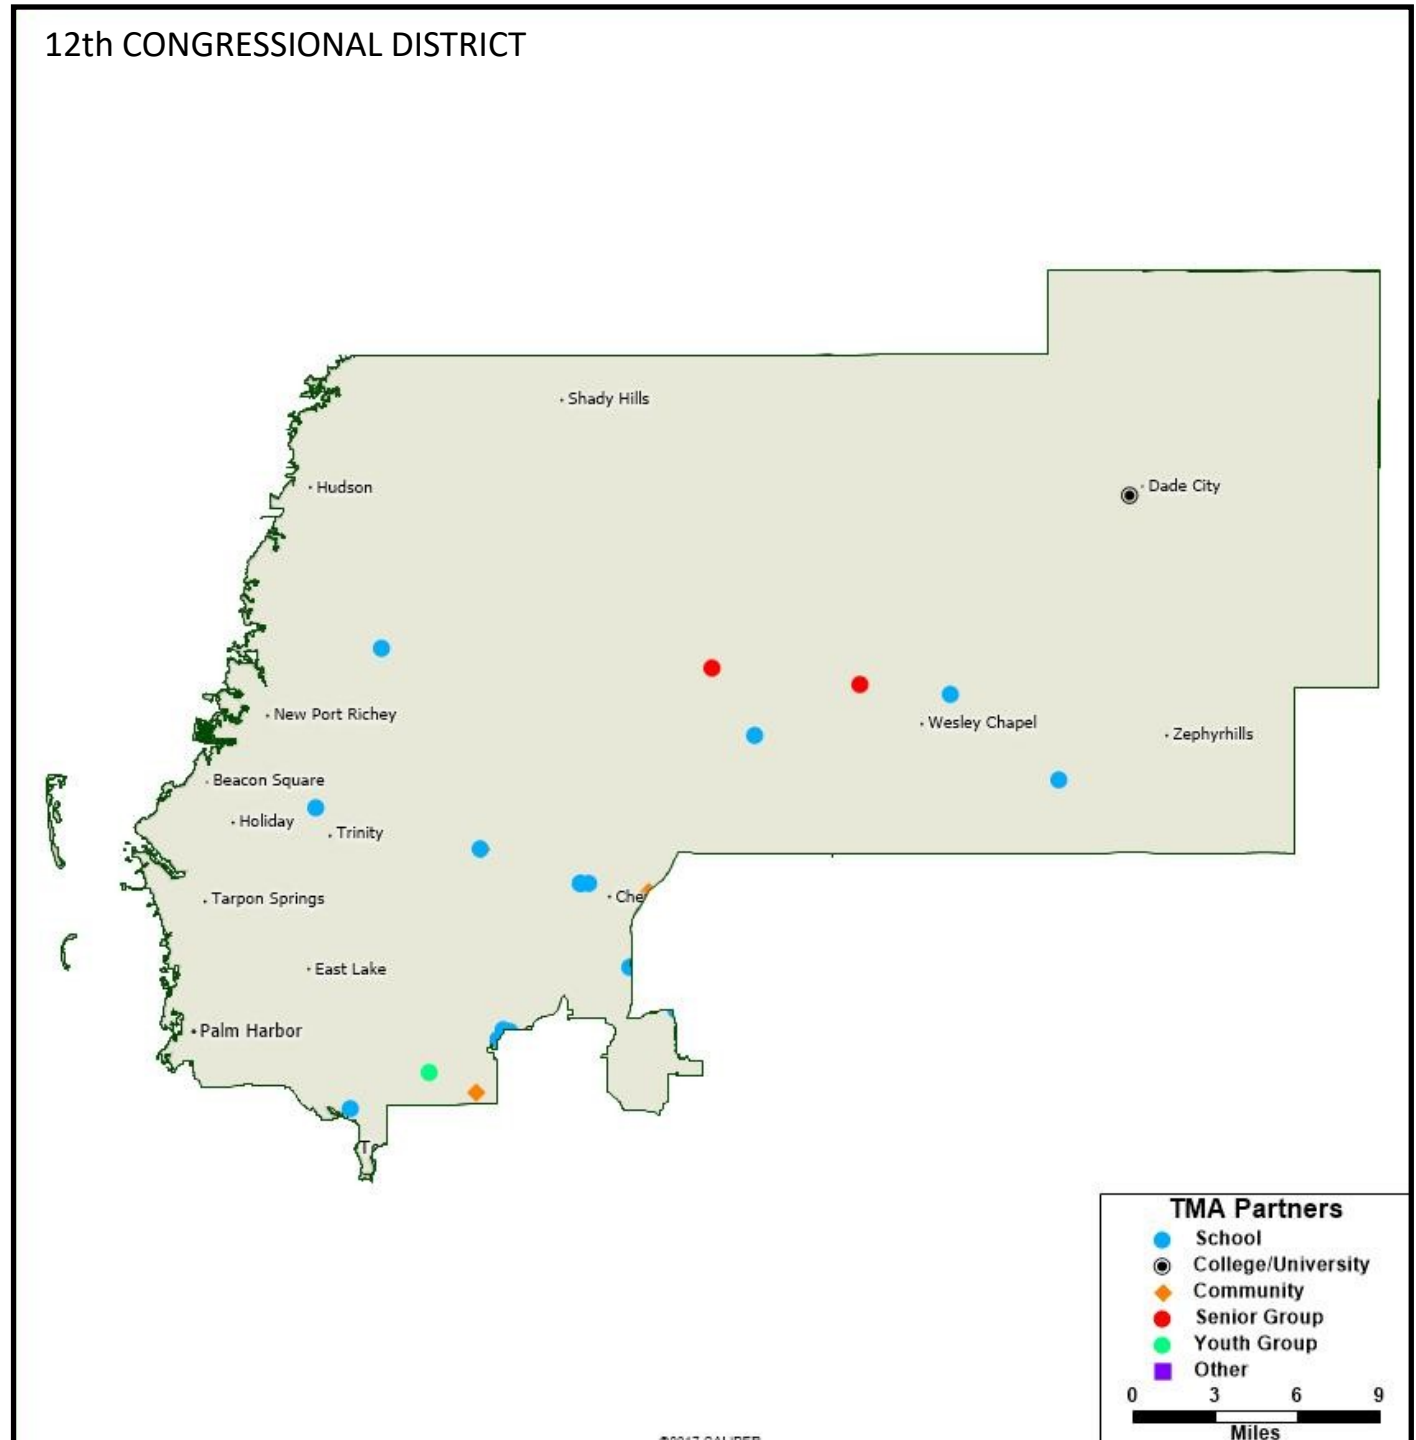

Rep. Gus Bilirakis

12th CONGRESSIONAL DISTRICT

COLLEGE/UNIVERSITY

Saint Leo University

COMMUNITY

Keystone Recreation Center
Redefining Refuge
Westchase Recreation Center

SCHOOL

Chester W. Taylor Elementary School
Gaither High Schol
George M. Steinbrenner High School
Gulfside Art & Science Academy
Keystone Preparatory High School
Martinez Middle School
McKittrick Elementary School
Millennium Academy
Oldsmar Elementary School
Pine View Middle School
Thomas E. Weightman Middle School
Walter L. Sickles High School

SENIOR GROUP

Arbor Terrace Citrus Park
Chatters
New Tampa Seniors

YOUTH GROUP

Primrose School of Westchase
Grand Edventures