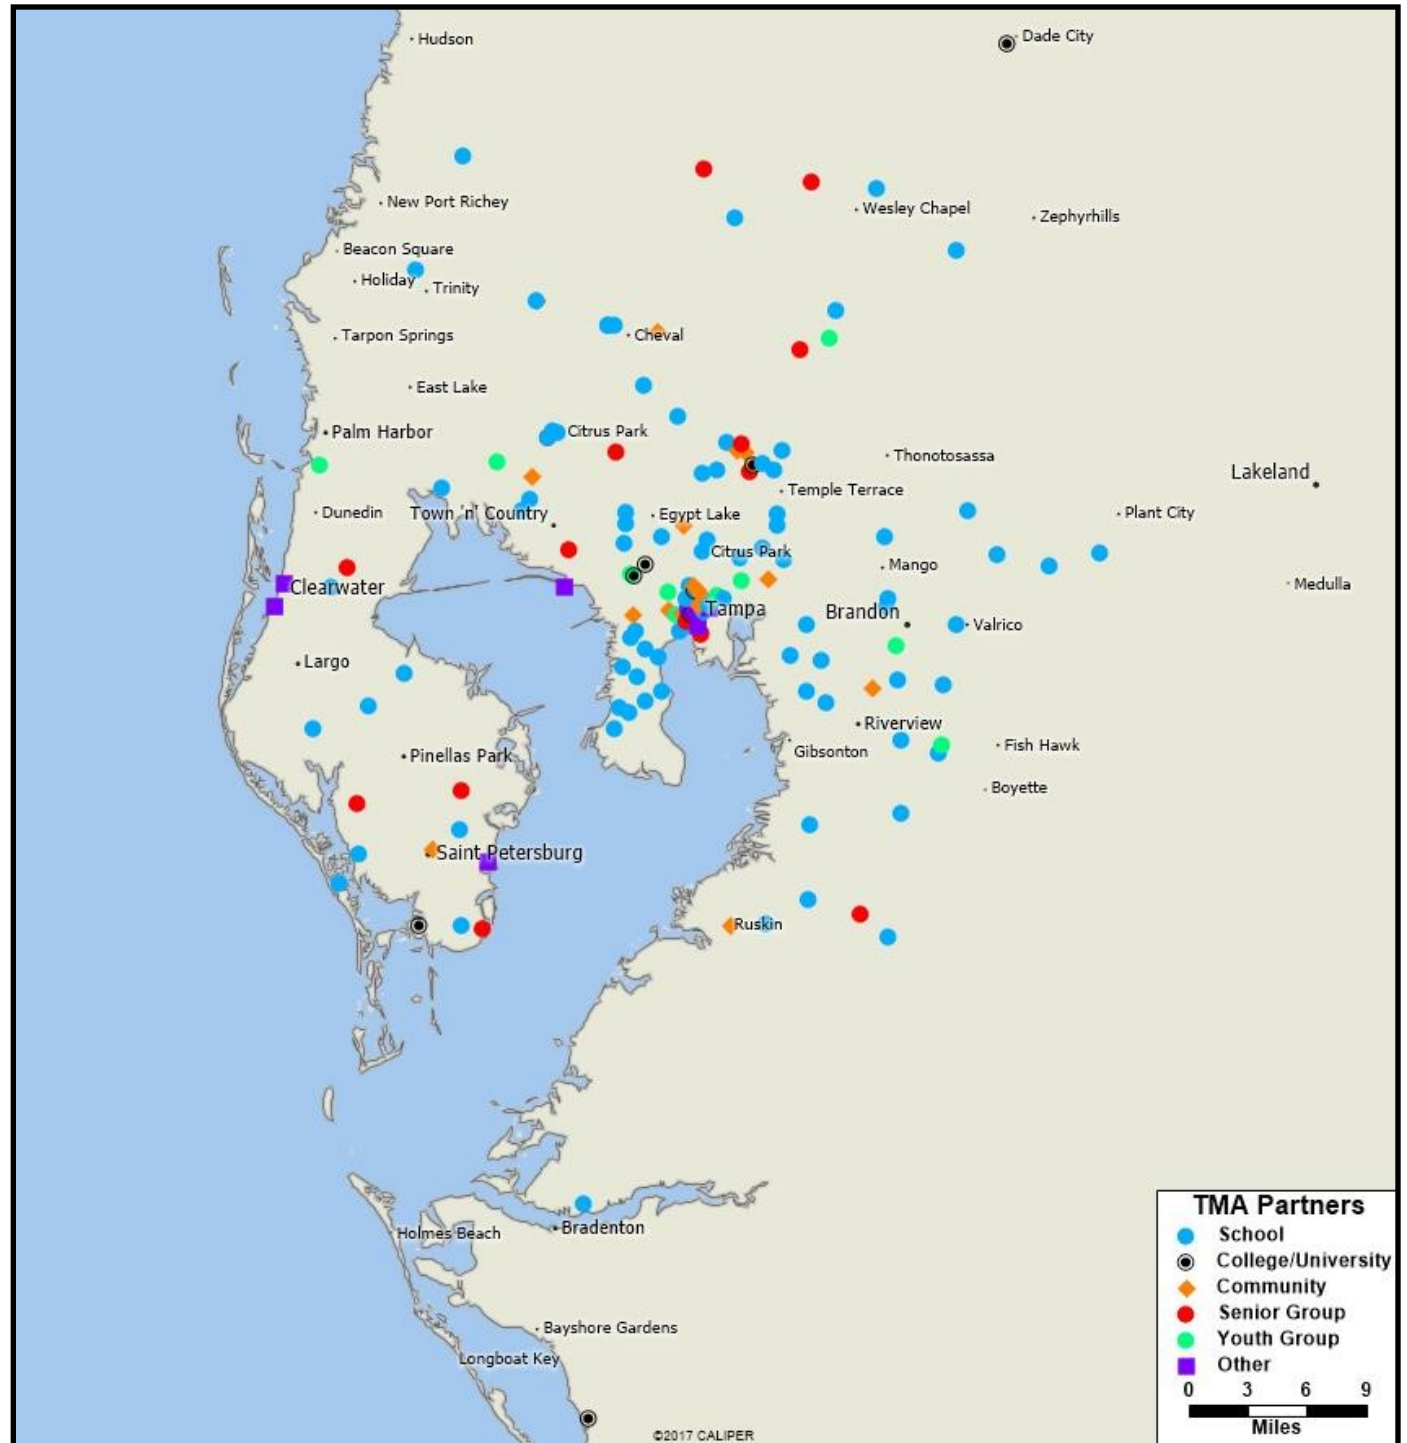

The Tampa Museum of Art partners with more than 160 organizations in the state of Florida.

Please see following pages for city, county, state legislature, and congressional maps, as well as a map showing median household income by census tract.

The Tampa Museum of Art serves across the socio-economic spectrum, as this map of showing household median income by U.S. census tract shows.

The museum partners with more than 60 organizations in the city of Tampa. Please see next page for list by city council district.