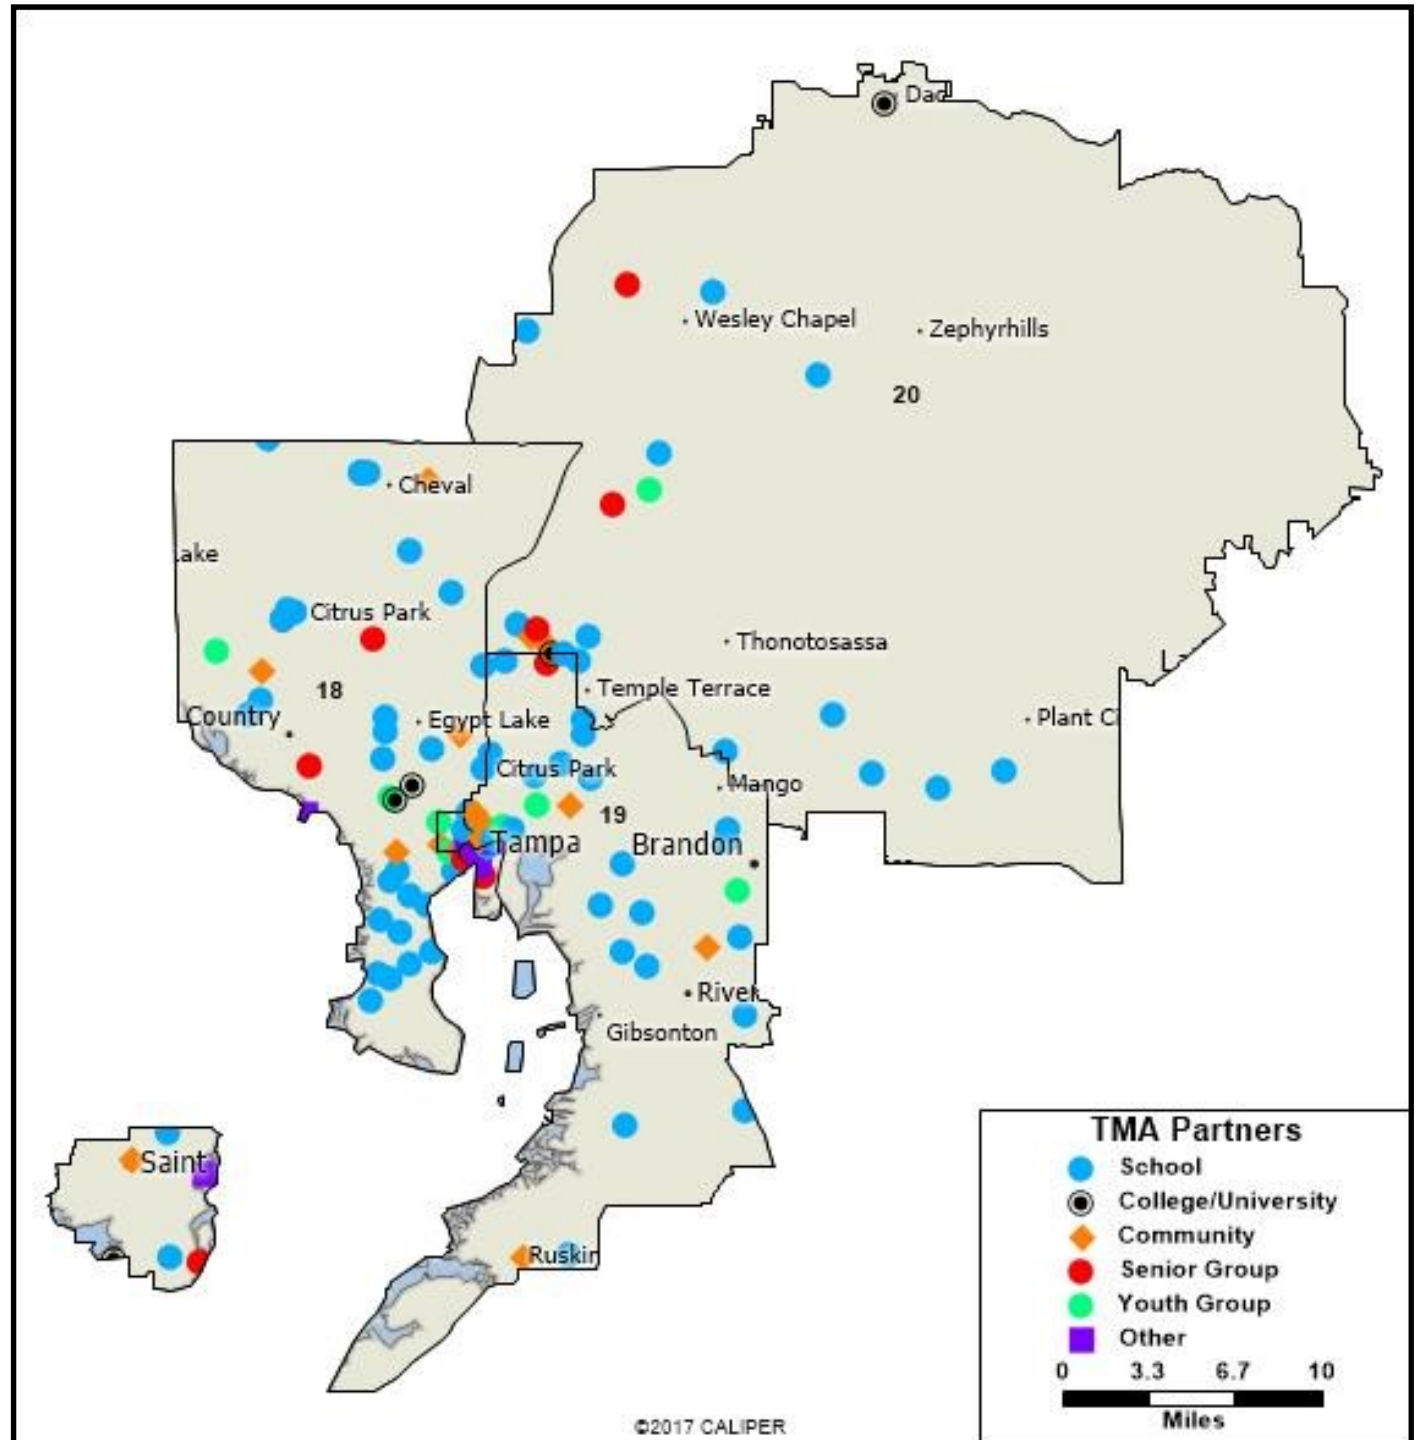

## FLORIDA SENATE DISTRICTS 18, 19, and 20