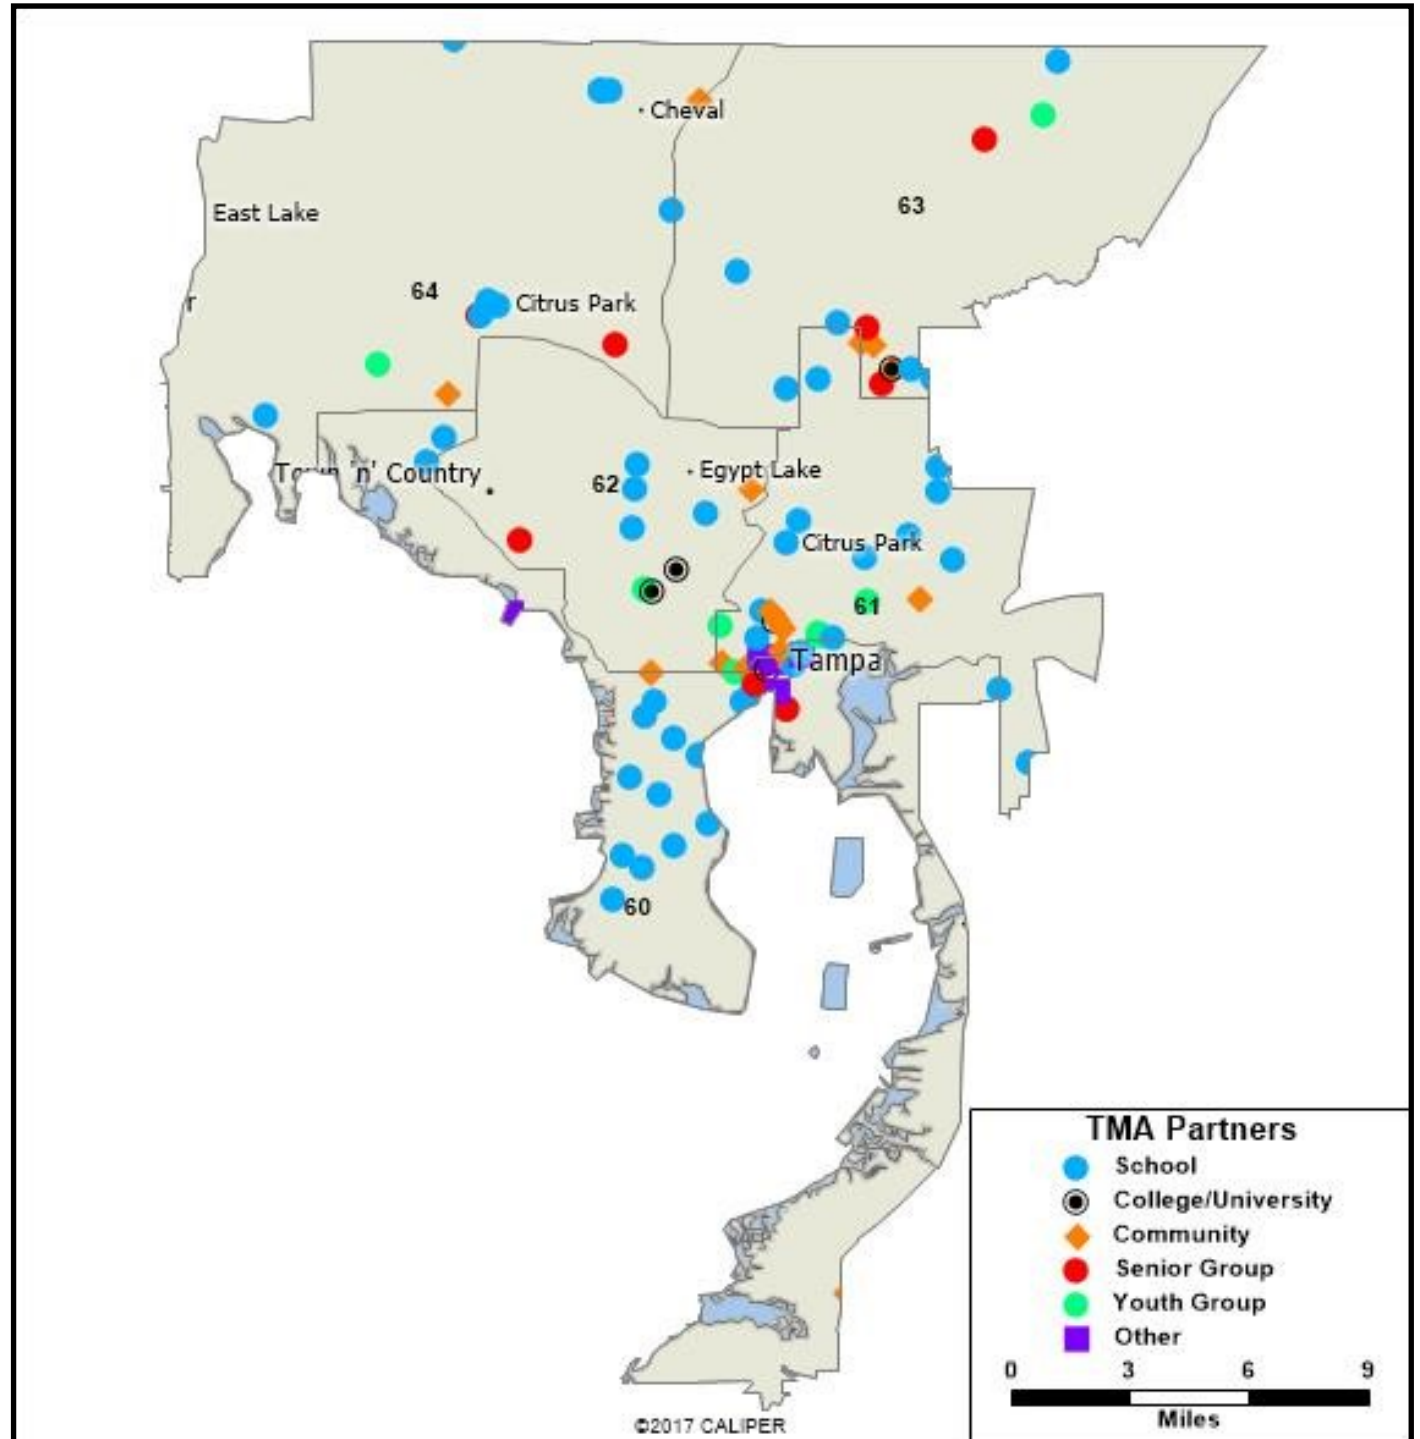

Please see next page for detailed list of organizations served in Florida House of Representatives districts 60, 61, 62, 63, and 64.

60: Jackie Toledo

61: Dianne "Ms Dee" Hart

62: Susan L. Valdes

63: Fentrice Driskell

64: James "J.W." Grant