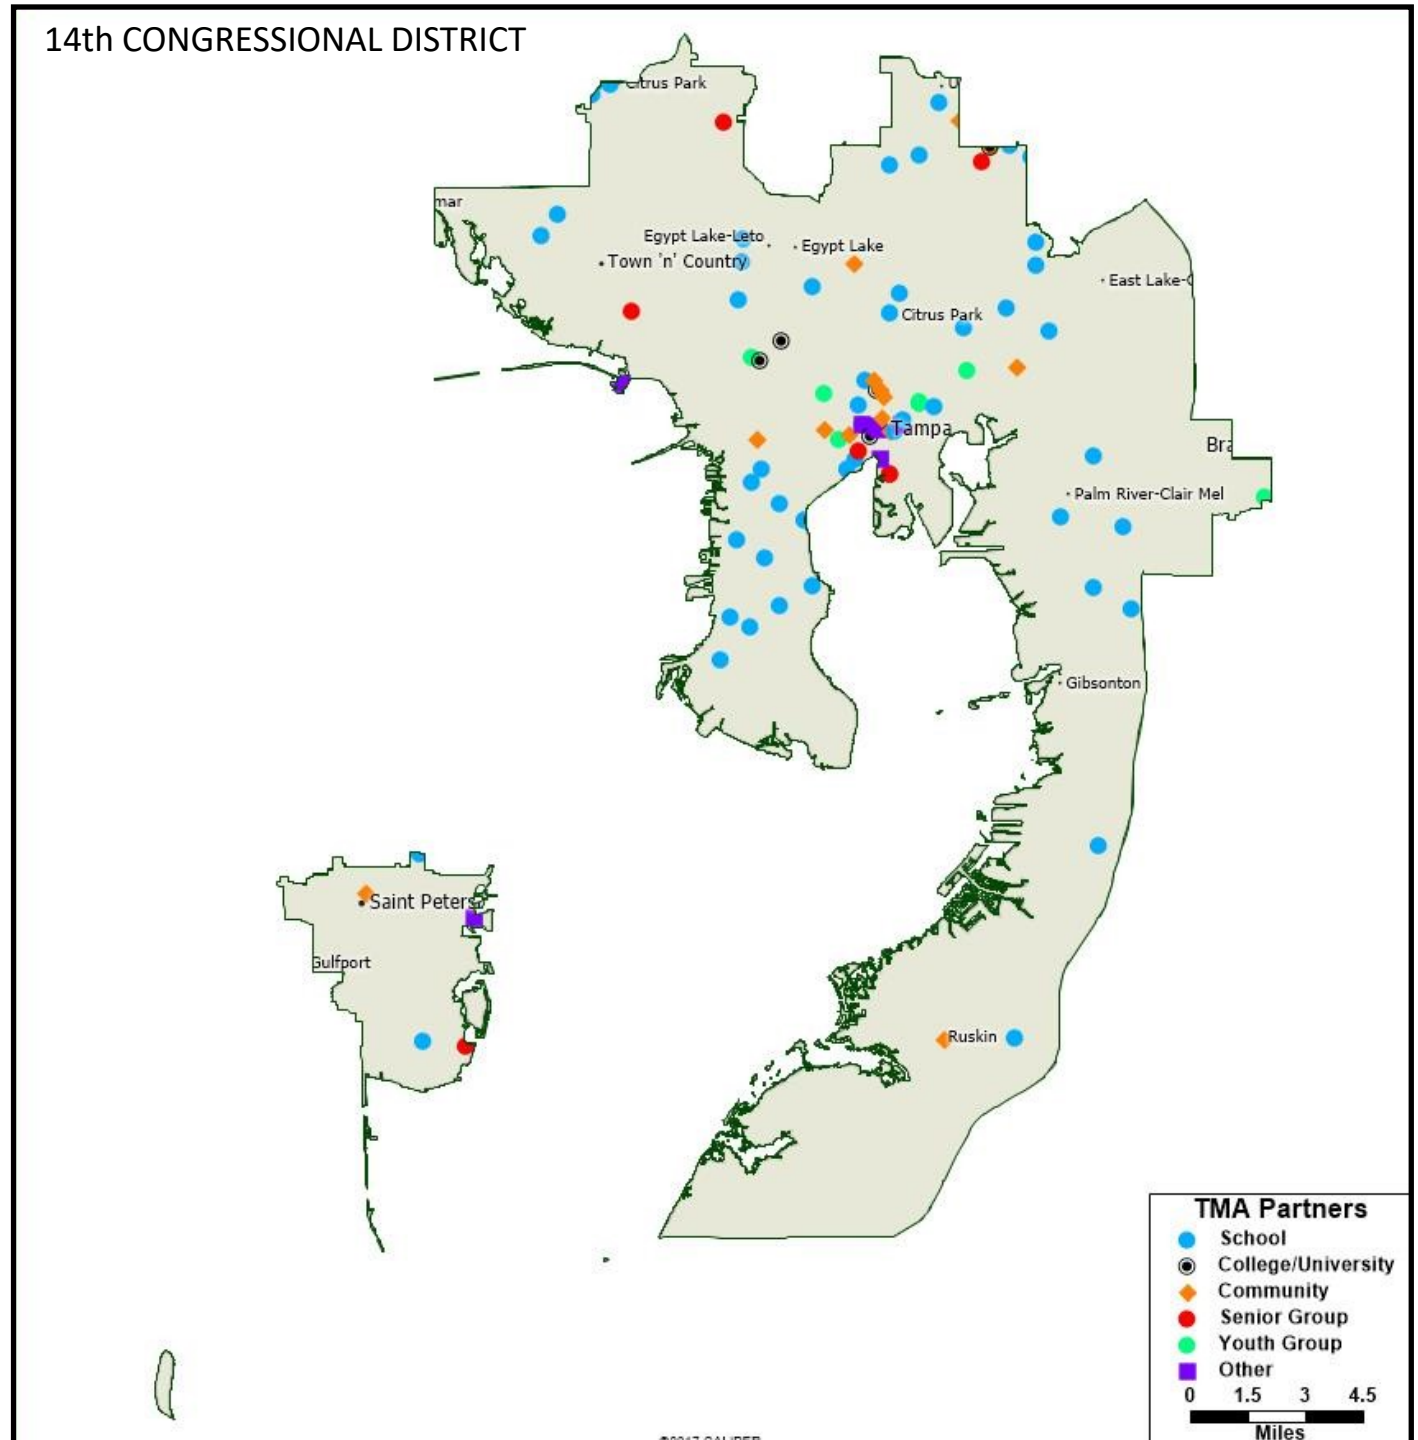

Please see next page for detailed list of organizations served in Florida's 14th Congressional District.

Rep. Kathy Castor