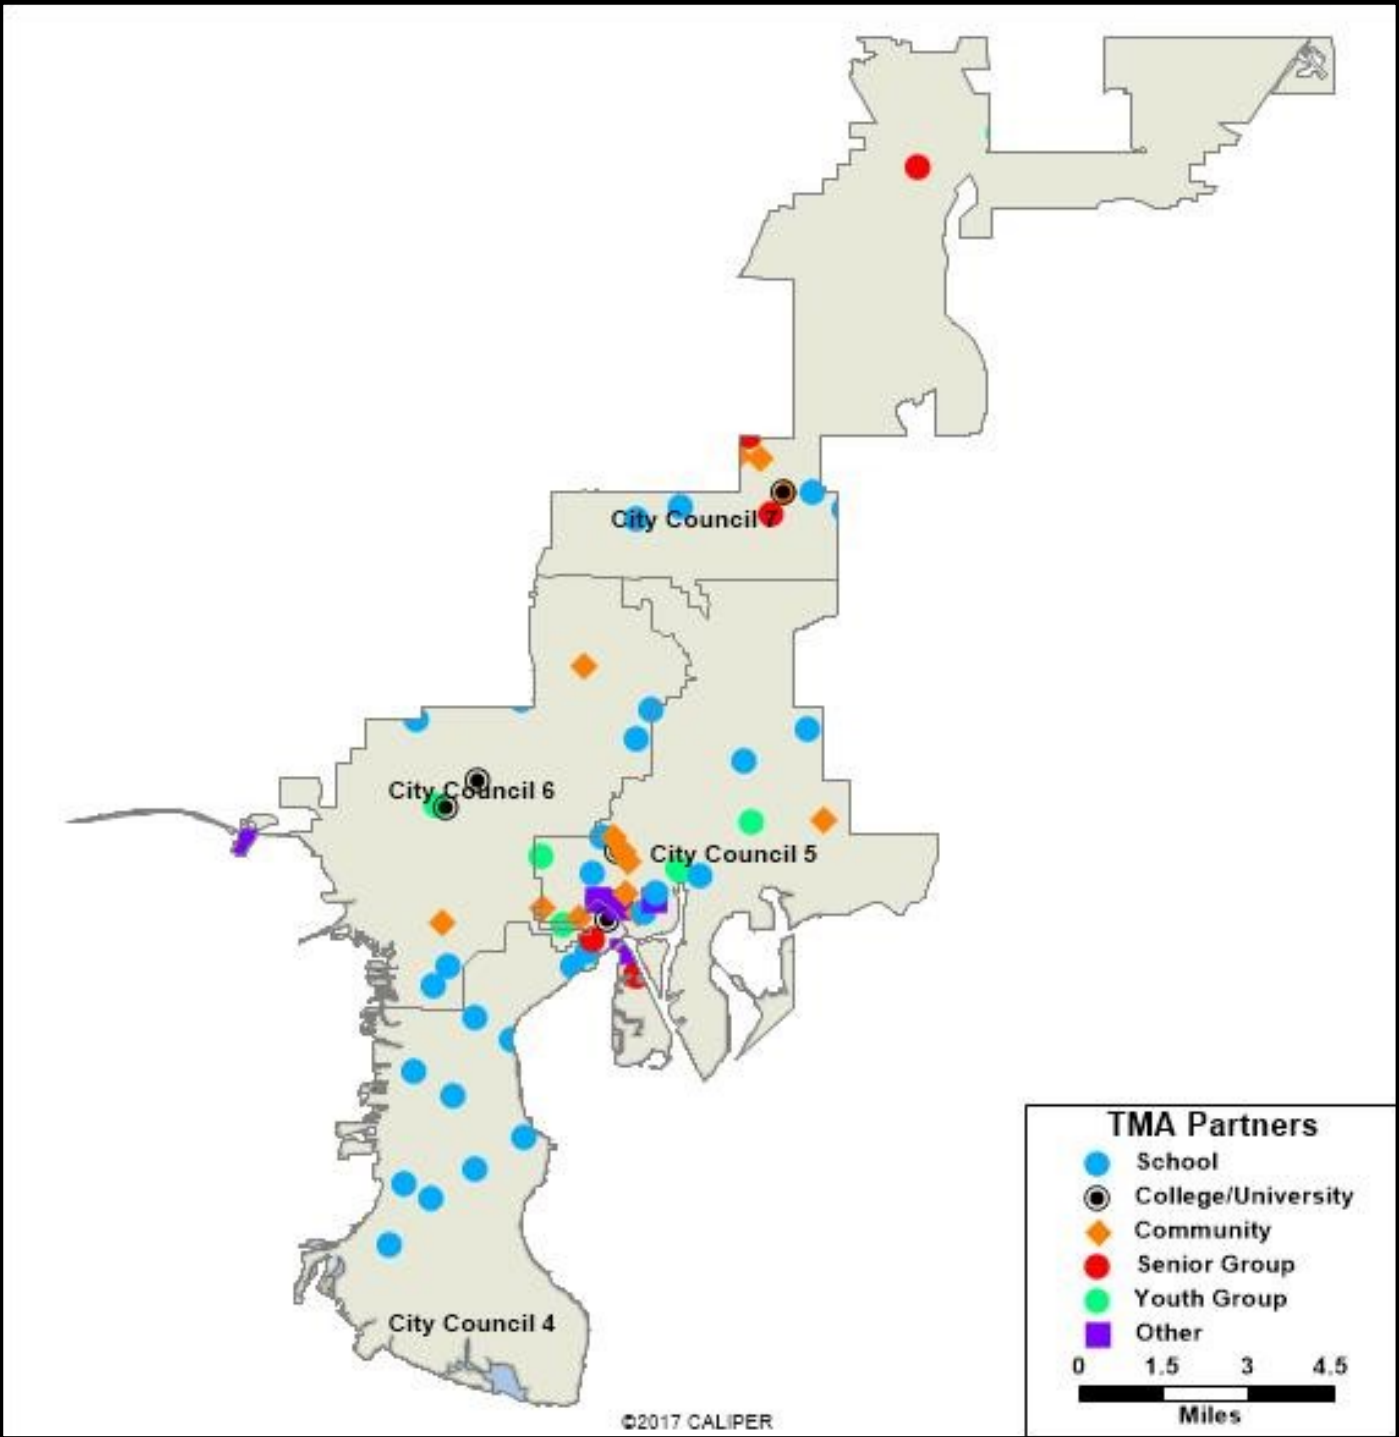

The Tampa Museum of Art partners with more than 160 organizations in the state of Florida.

Please see following pages for city, county, state legislature, and congressional maps, as well as a map showing median household income by census tract.

The Tampa Museum of Art serves across the socio-economic spectrum, as this map of showing household median income by U.S. census tract shows.

The museum partners with more than 60 organizations in the city of Tampa. Please see next page for list by city council district.