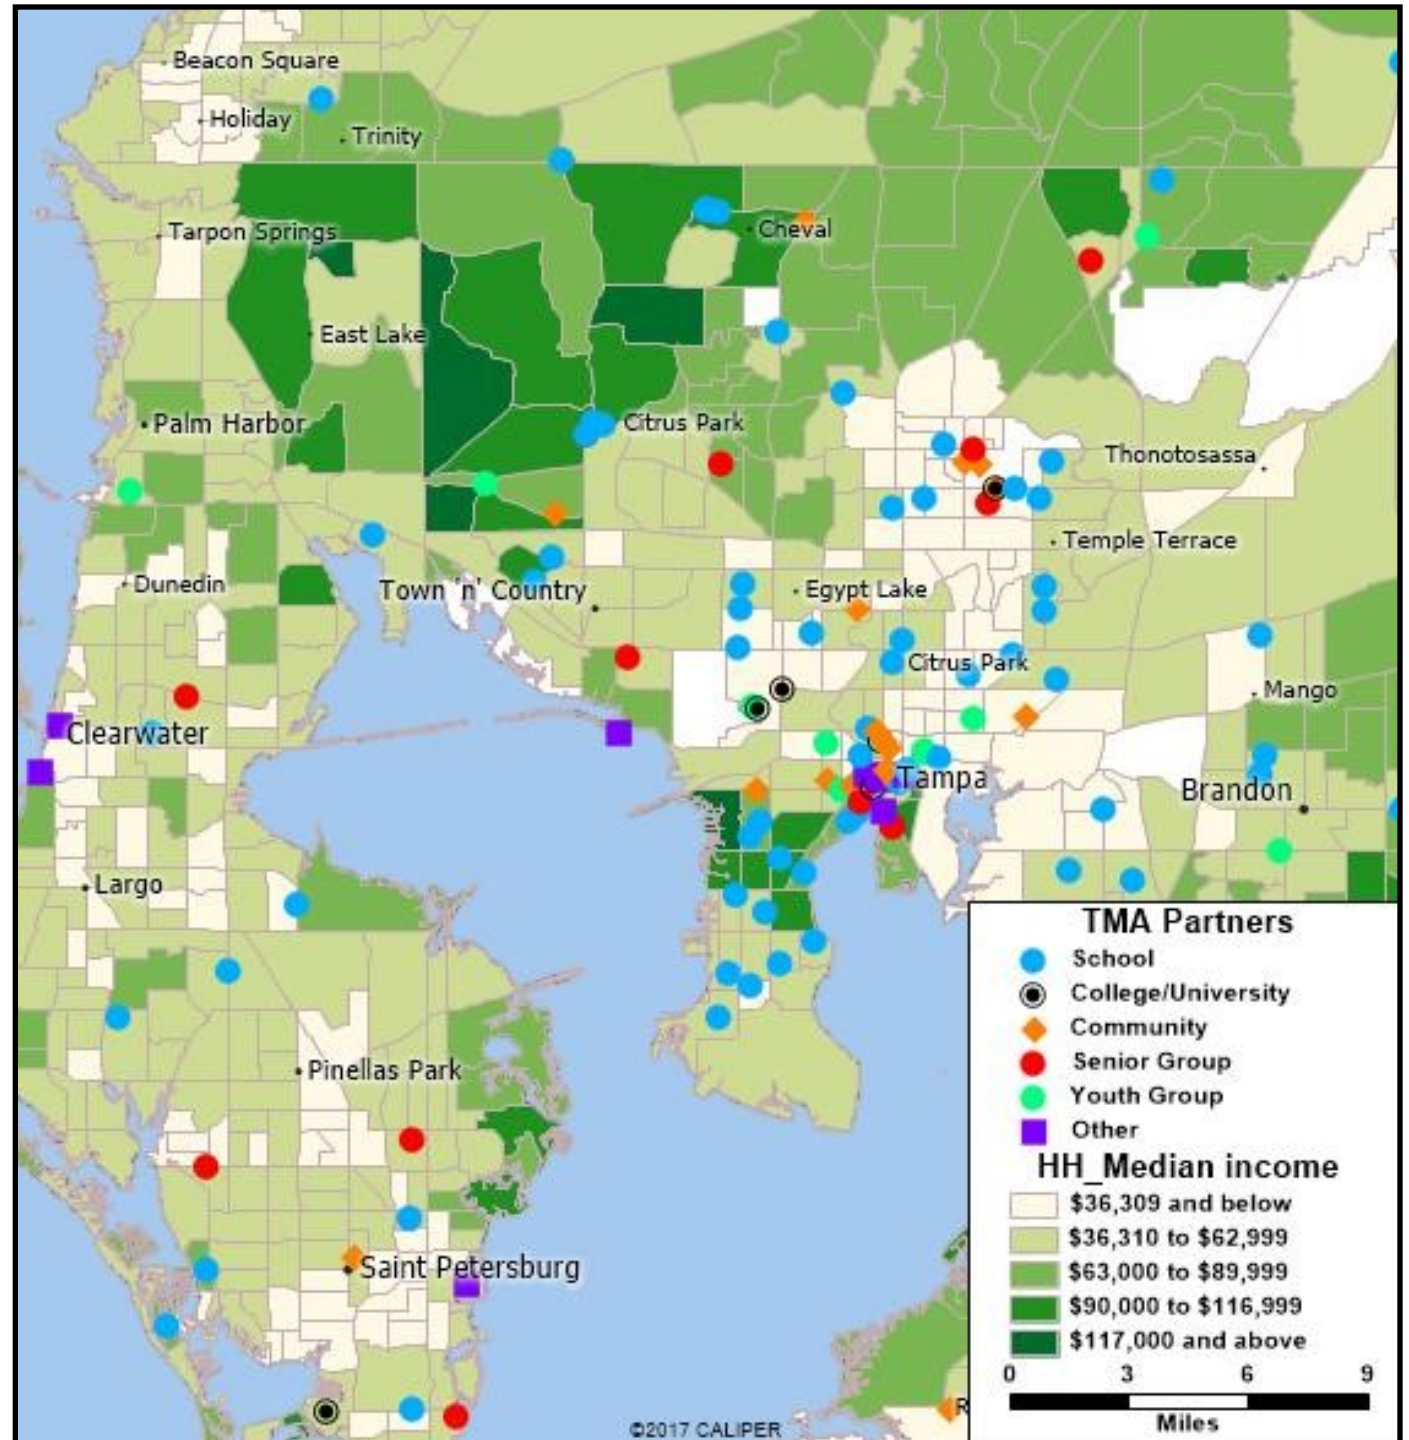

The Tampa Museum of Art partners with more than 160 organizations in the state of Florida.

Please see following pages for city, county, state legislature, and congressional maps, as well as a map showing median household income by census tract.

The Tampa Museum of Art serves across the socio-economic spectrum, as this map of showing household median income by U.S. census tract shows.

The museum partners with more than 60 organizations in the city of Tampa. Please see next page for list by city council district.