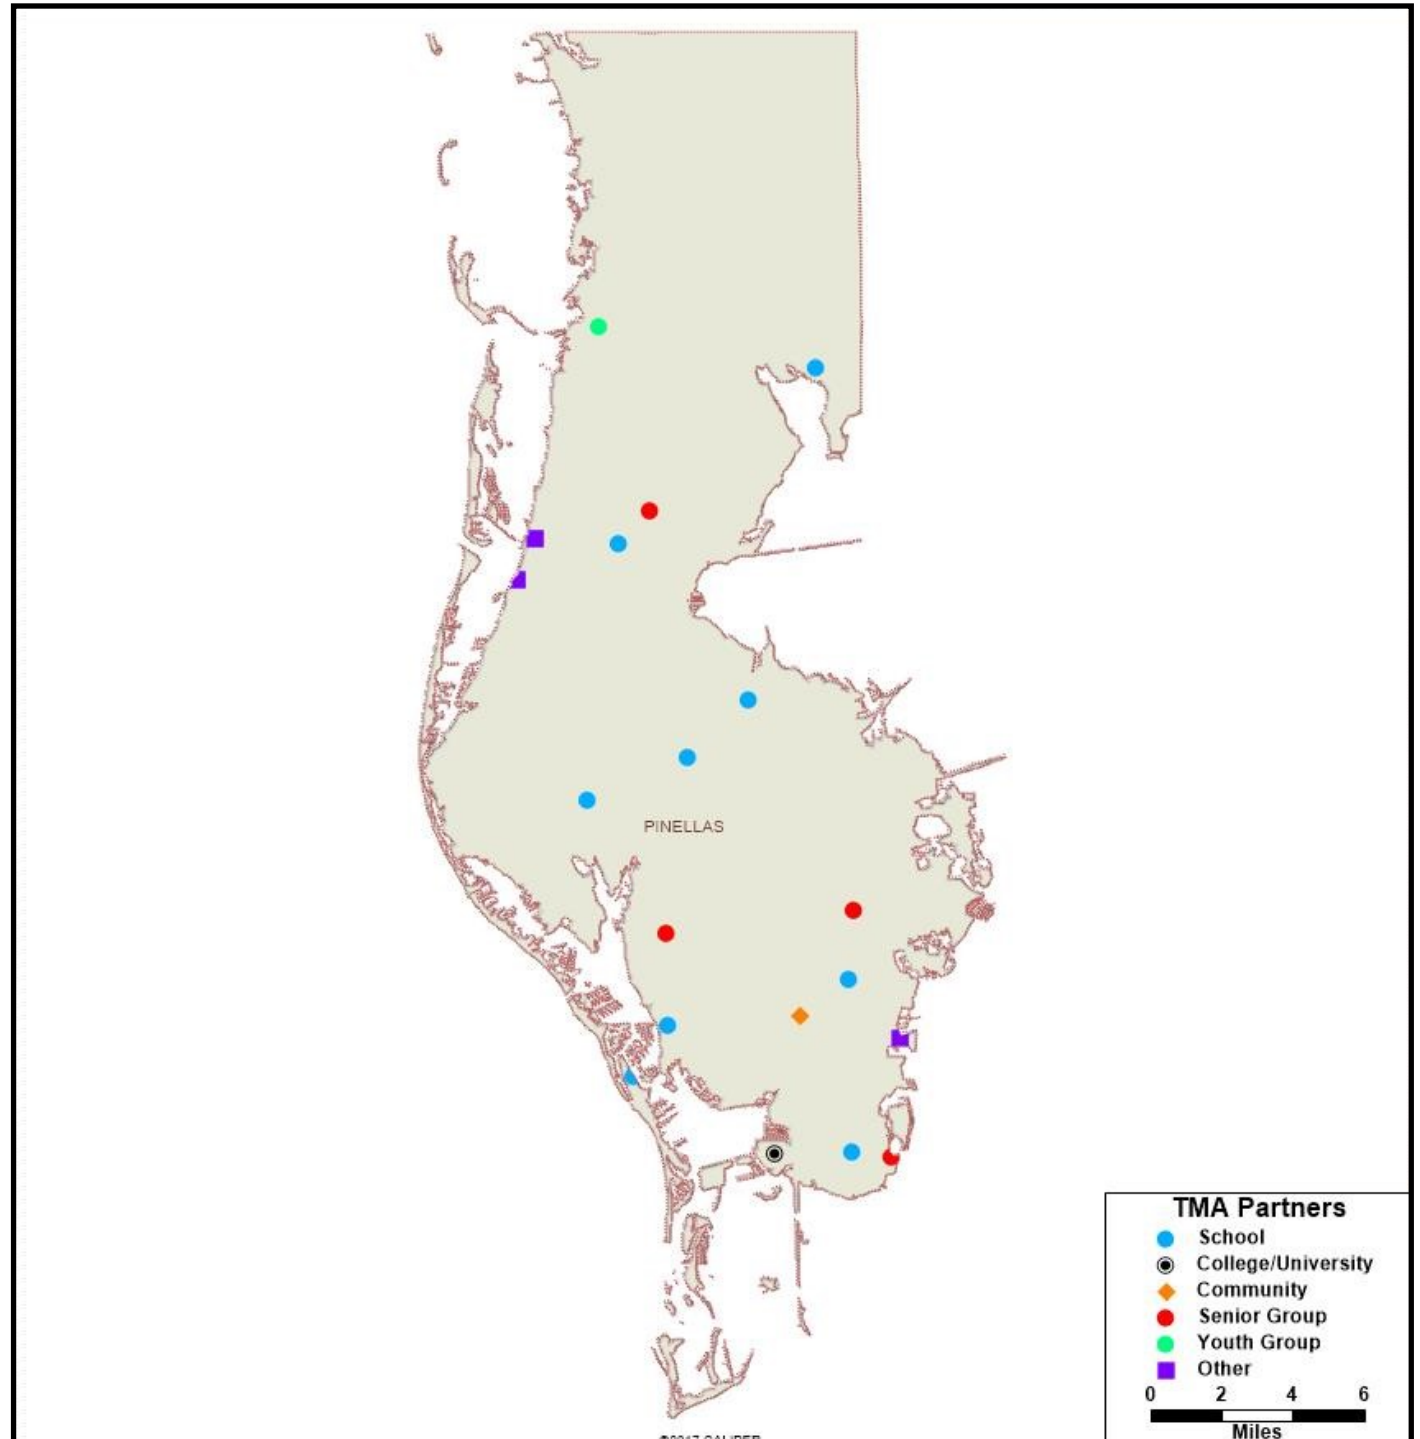

The museum partners with 19 organizations in Pinellas County:

- Aging Well Center
- Bayside High School
- Eckerd College
- Gulf Beaches Elementary Magnet
- Inspired Living Ivy Ridge
- Koch & Hoffman
- Lakewood High School
- Les Etudiantes Group
- Metro Health and Wellness
- Morgan Fitzgerald Middle School
- Oldsmar Elementary School
- Osceola High School
- Pasadena Fundamental Elementary
- Perkins Elementary School
- Roberts Roadies
- Salvador Dali Museum
- Skycrest Elementary
- Tampa Bay Letter Board Community
- Westminster Shores