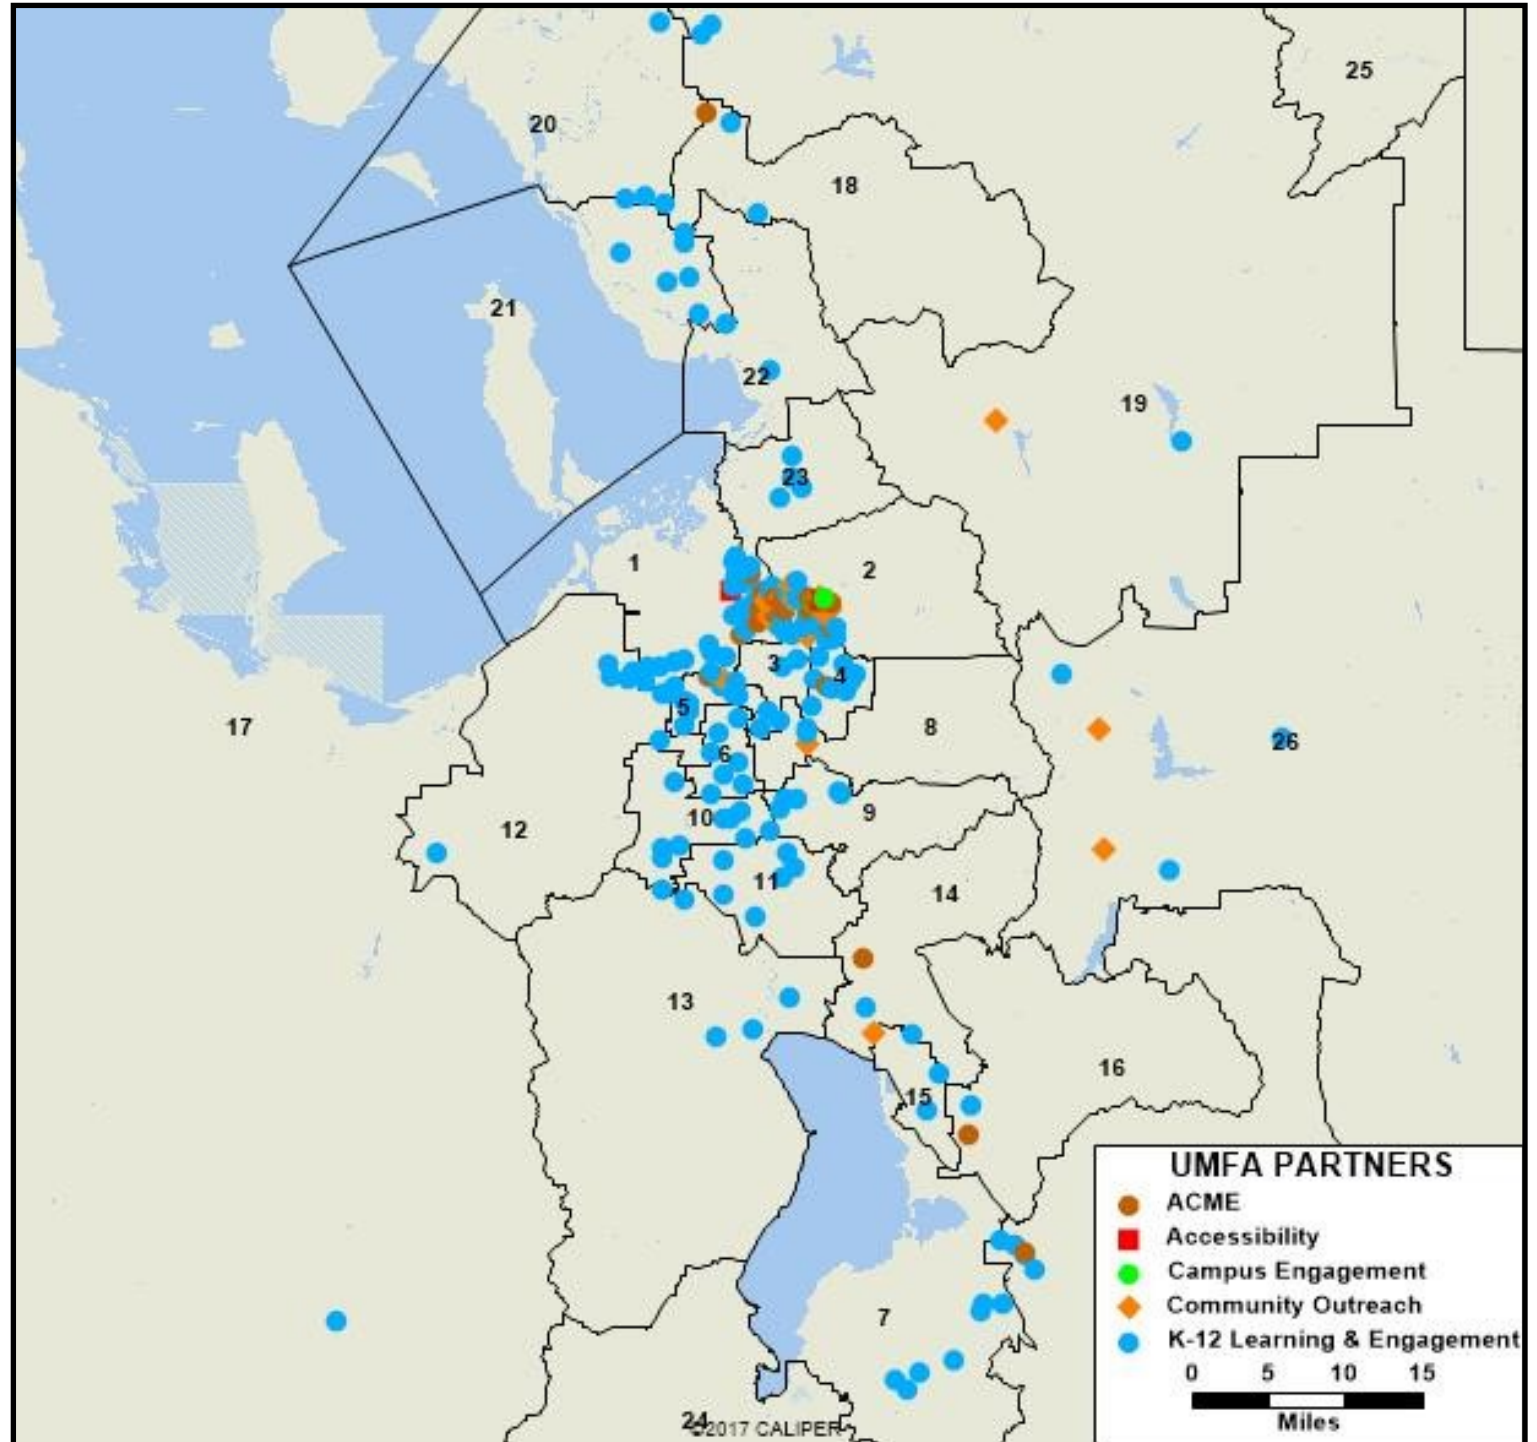

See following pages for list of UMFA partners by Utah Senate district