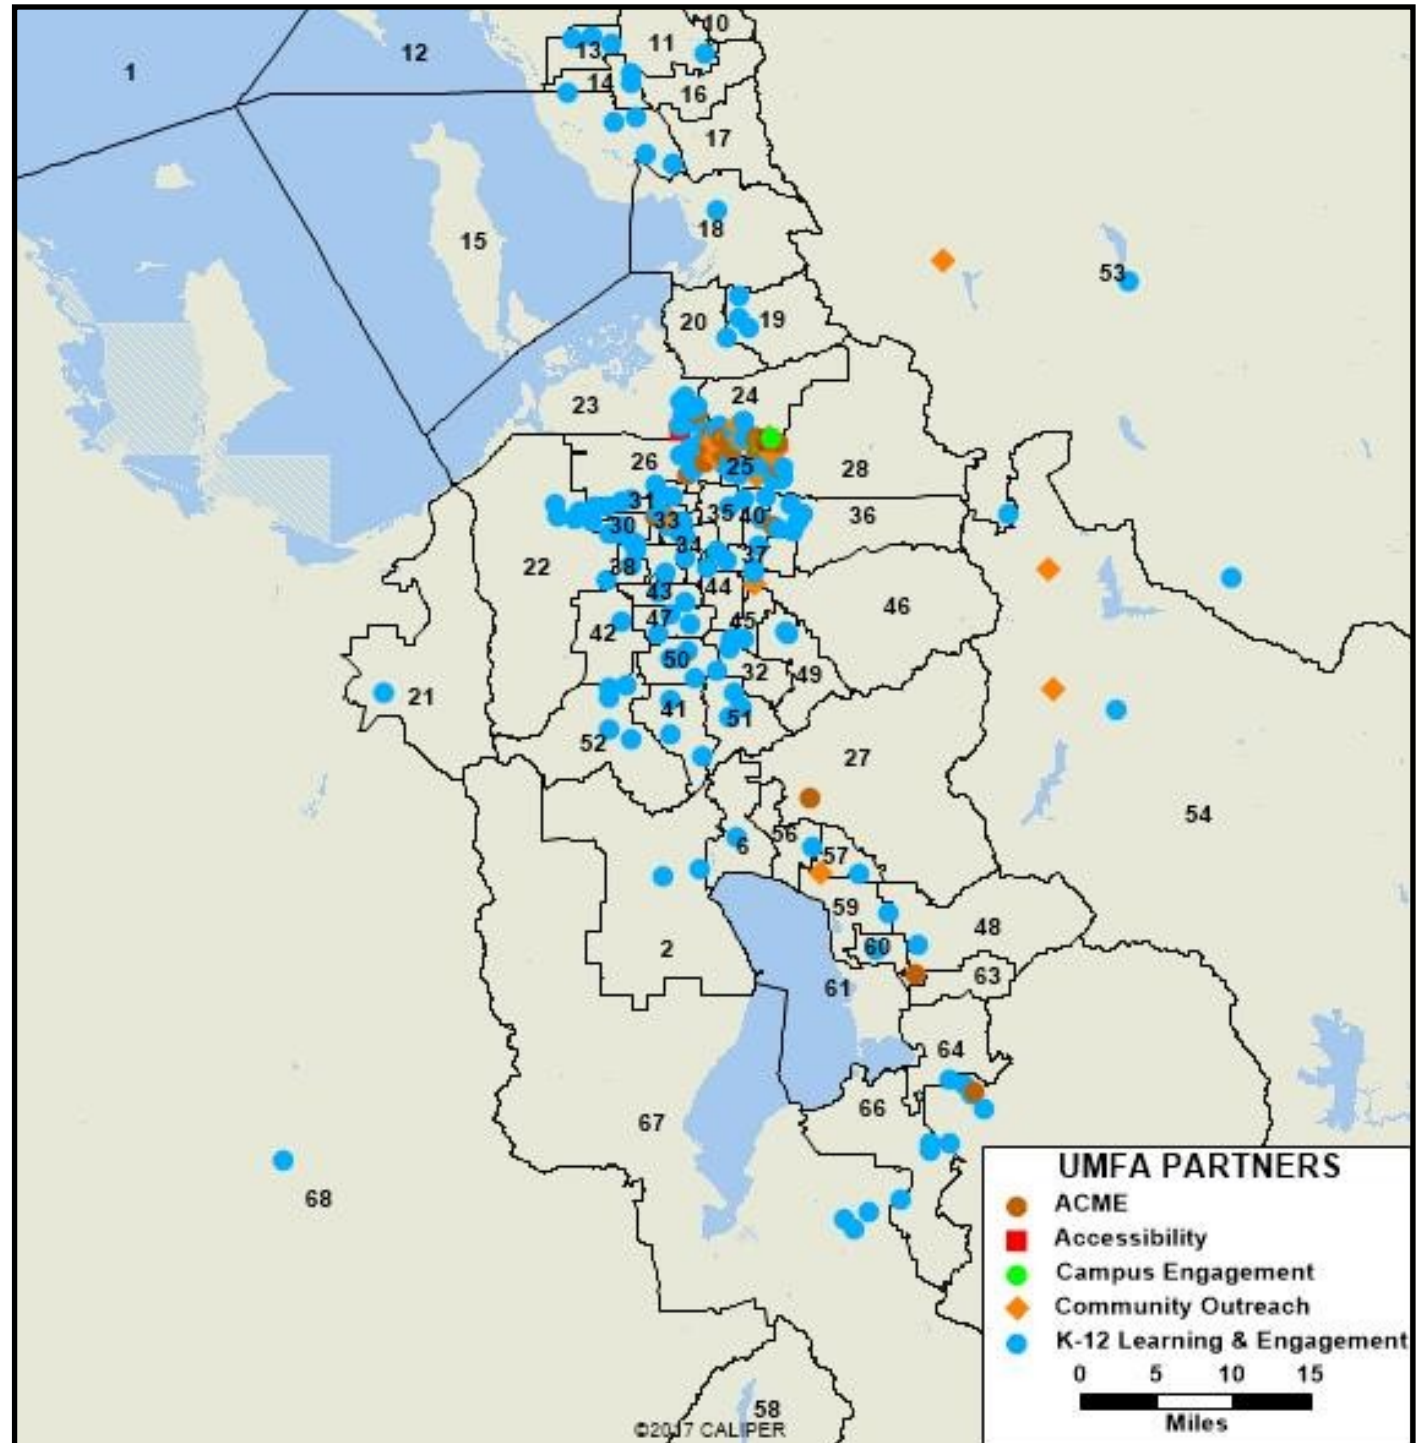

See following pages for list of UMFA partners by Utah House of Representatives district