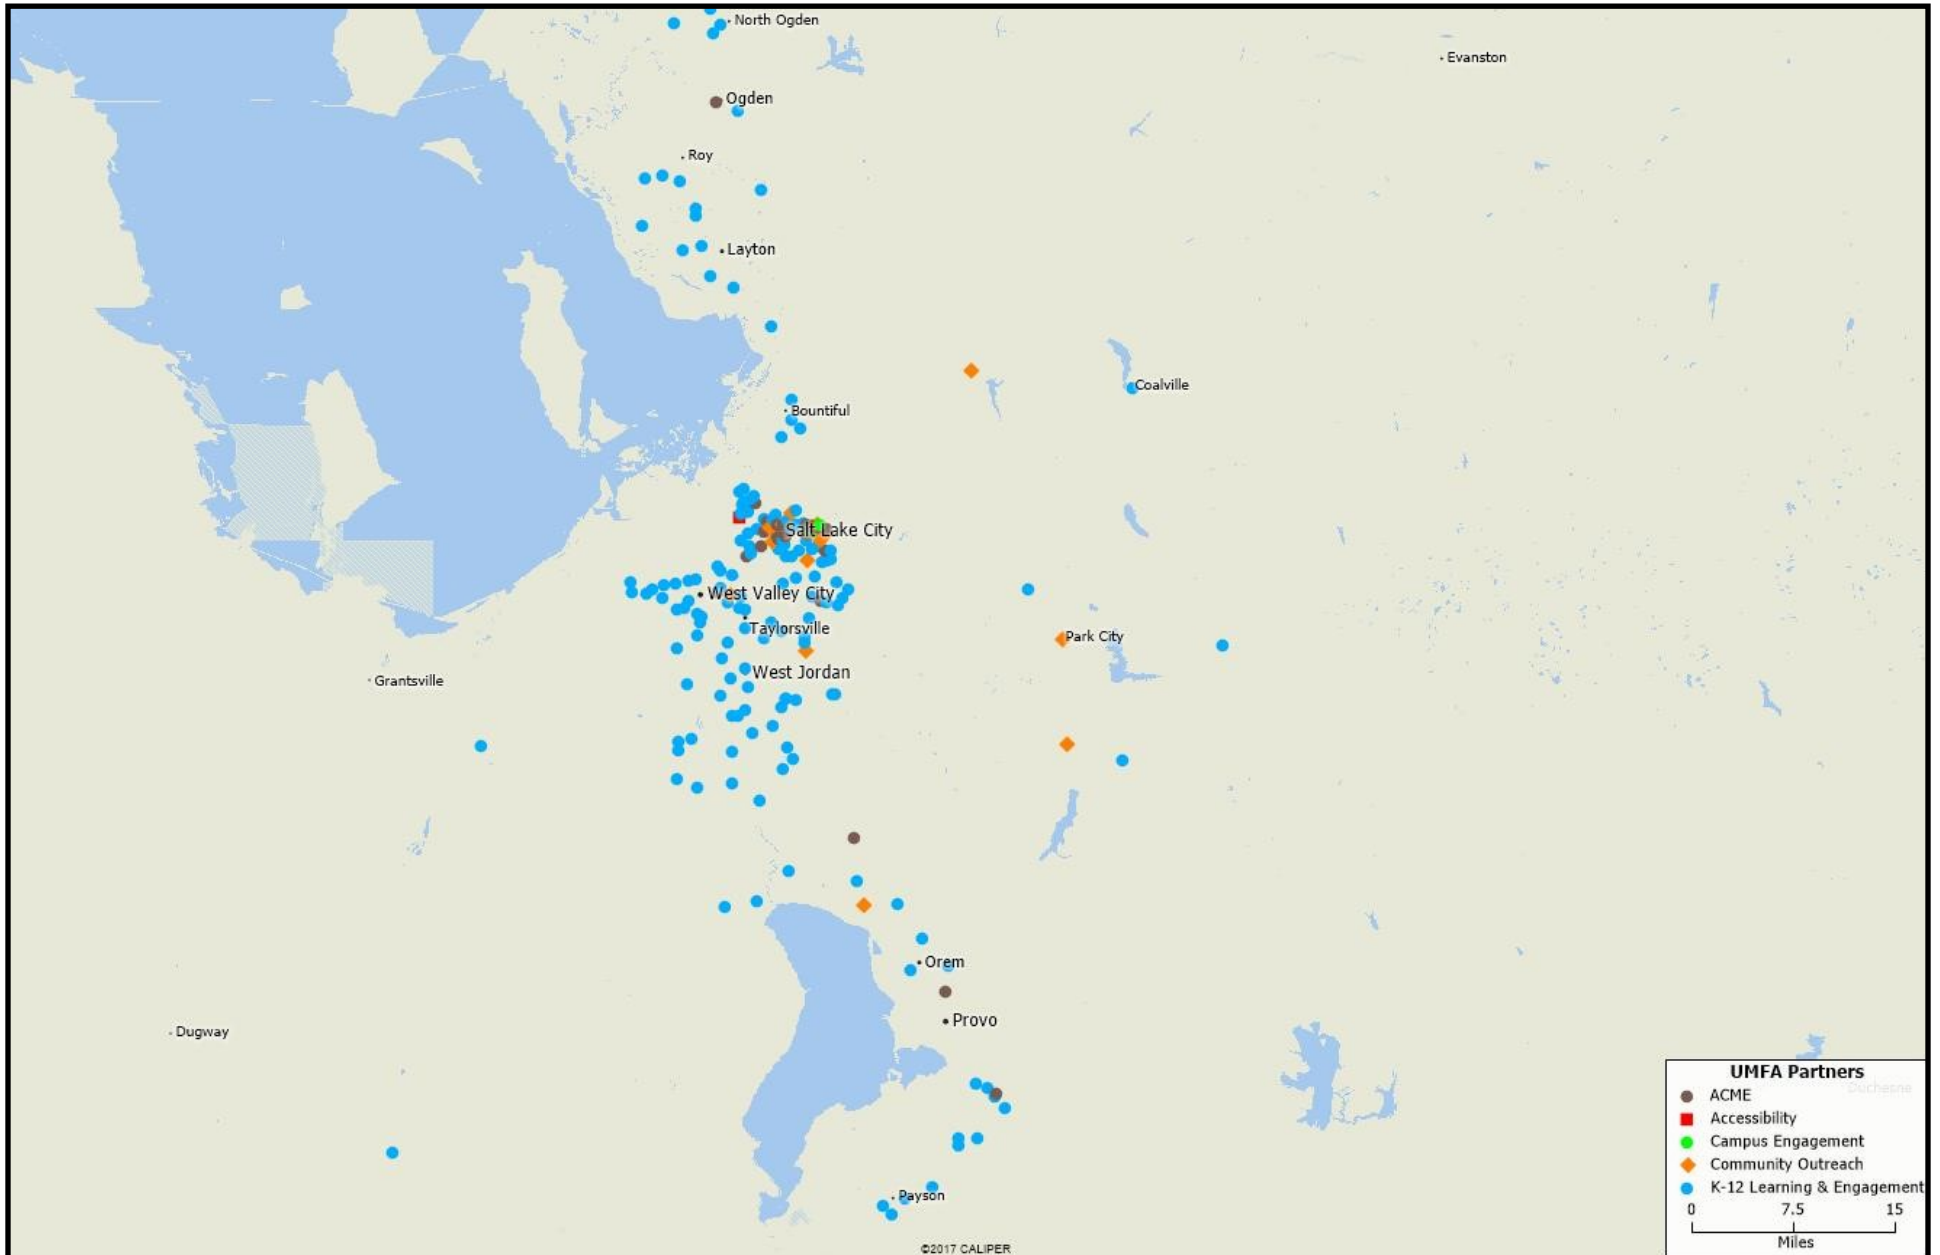

The Utah Museum of Fine Arts (UMFA) at the University of Utah serves more than 250 partners across the state.

UMFA PARTNERS IN SALT LAKE CITY

UMFA PARTNERS IN SALT LAKE CITY

ACCESSIBILITY

Moran Eye Center
Utah Division of Services for the Blind
and Visually Impaired